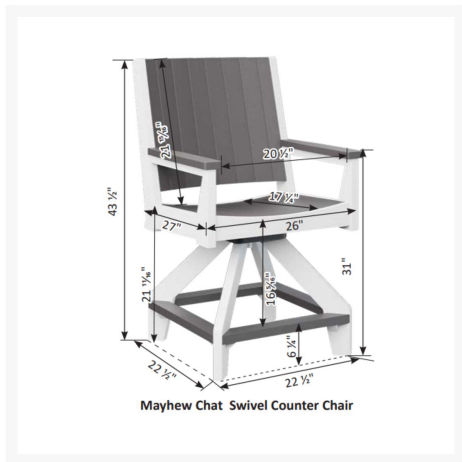

PATIO
PRODUCTIONS

Patio Productions San Diego

2161 Hancock St

San Diego, CA 92110

Phone: 1-888-947-4449

Product Images

Short Description

Mayhew Chat Swivel Counter Chair MHCSC2644

Description

With its timeless appeal and lasting durability, the Mayhew Chat Swivel Counter Chair (MHCSC2644) by Berlin Gardens makes an excellent pick for low-maintenance patio seating. Mayhew's contemporary frame design, clean lines and East Coast charm give it a unique visual appeal, while sturdy, all-weather construction ensures lasting performance across the seasons. Whether you're looking for a refreshing pop of color, relaxing earth tones or minimalist basics for your next patio upgrade, this outdoor furniture collection is sure to impress at your next gathering. Constructed with PolyTuf™ Lumber, one of the highest grades of poly lumber on the market, this piece is guaranteed to last.

Includes

- One (1) Mayhew Chat Swivel Counter Chair MHCSC2644

Dimensions

- 26" W x 27" D x 43.5" H (54 lbs.)
- Arm Height: 31"
- Seat Height (No Cushion): 27.69"

Features

- PolyTuf™ Lumber is dense, durable and virtually maintenance free
- Unlike natural wood, poly lumber won't crack, fade or rot over time
- Built to withstand a range of climates, including hot sun, snowy winters, and strong coastal winds
- High Density Polyethylene (HDPE) lumber manufactured using 95% recycled plastic
- UV protectant and color infused into the lumber; no painting or waterproofing needed
- BPA free and Amish made in the USA
- Chrome-plated stainless steel fasteners and aluminum support pieces are corrosion resistant
- Frame is easy to clean; simply spray off with a hose
- Some assembly required