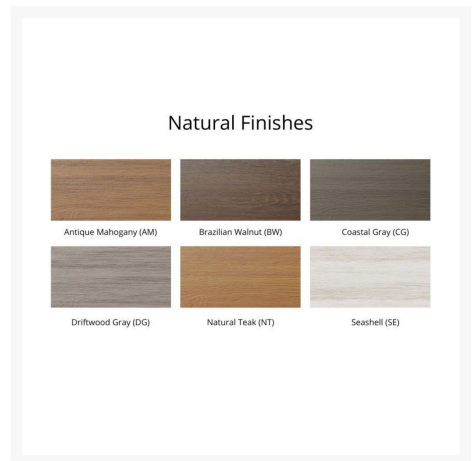

Short Description

Mayhew Chat Swivel Counter Chair MHCSC2644

Description

With its timeless appeal and lasting durability, the Mayhew Chat Swivel Counter Chair (MHCSC2644) by Berlin Gardens makes an excellent pick for low-maintenance patio seating. Mayhew's contemporary frame design, clean lines and East Coast charm give it a unique visual appeal, while sturdy, all-weather construction ensures lasting performance across the seasons. Whether you're looking for a refreshing pop of color, relaxing earth tones or minimalist basics for your next patio upgrade, this outdoor furniture collection is sure to impress at your next gathering. Constructed with PolyTuf™ Lumber, one of the highest grades of poly lumber on the market, this piece is guaranteed to last.

Includes

- One (1) Mayhew Chat Swivel Counter Chair MHCSC2644

Dimensions

- 26" W x 27" D x 43.5" H (54 lbs.)
- Arm Height: 31"
- Seat Height (No Cushion): 27.69"