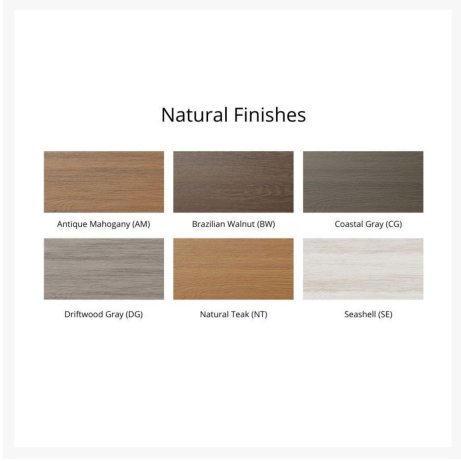

Product Images

Short Description

Mayhew Swivel Rocker Dining Chair MHCSD2638

Description

With its timeless appeal and lasting durability, the Mayhew Swivel Rocker Dining Chair (MHCSD2638) by Berlin Gardens makes an excellent pick for low-maintenance patio seating. Mayhew's contemporary frame design, clean lines and East Coast charm give it a unique visual appeal, while sturdy, all-weather construction ensures lasting performance across the seasons. Whether you're looking for a refreshing pop of color, relaxing earth tones or minimalist basics for your next patio upgrade, this outdoor furniture collection is sure to impress at your next gathering. Constructed with PolyTuf™ Lumber, one of the highest grades of poly lumber on the market, this piece is guaranteed to last.

Includes

- One (1) Mayhew Swivel Rocker Dining Chair MHCSD2638

Dimensions

- 26" W x 25.75" D x 38" H (52 lbs.)
- Arm Height: 25.75"
- Seat Height (No Cushion): 16"

Features

- PolyTuf™ Lumber is dense, durable and virtually maintenance free
- Unlike natural wood, poly lumber won't crack, fade or rot over time
- Built to withstand a range of climates, including hot sun, snowy winters, and strong coastal winds
- High Density Polyethylene (HDPE) lumber manufactured using 95% recycled plastic
- UV protectant and color infused into the lumber; no painting or waterproofing needed
- BPA free and Amish made in the USA
- Chrome-plated stainless steel fasteners and aluminum support pieces are corrosion resistant
- Frame is easy to clean; simply spray off with a hose
- Some assembly required