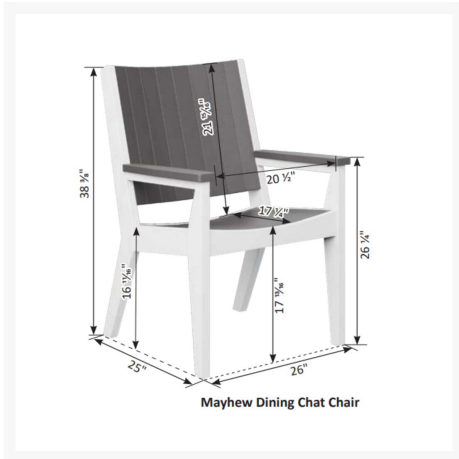

## Short Description

Mayhew Chat Dining Arm Chair MHCDC2639

### Dimensions

- 26" W x 25" D x 38.75" H (44 lbs.)
- Arm Height: 26.25"
- Seat Height (No Cushion): 16.69"