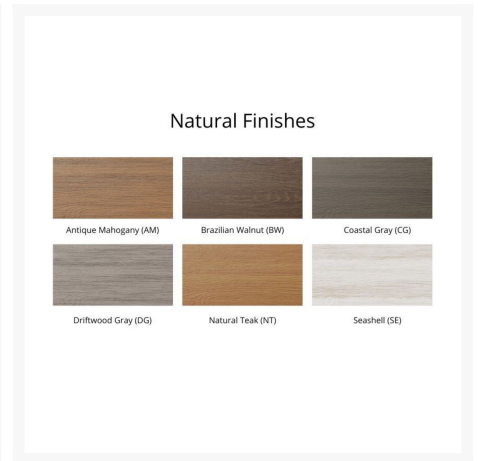

Short Description

Mayhew Chat Dining Arm Chair MHCDC2639

Description

With its timeless appeal and lasting durability, the Mayhew Chat Dining Arm Chair (MHCDC2639) by Berlin Gardens makes an excellent pick for low-maintenance patio seating. Mayhew's contemporary frame design, clean lines and East Coast charm give it a unique visual appeal, while sturdy, all-weather construction ensures lasting performance across the seasons. Whether you're looking for a refreshing pop of color, relaxing earth tones or minimalist basics for your next patio upgrade, this outdoor furniture collection is sure to impress at your next gathering. Constructed with PolyTuf™ Lumber, one of the highest grades of poly lumber on the market, this piece is guaranteed to last.

Includes

- One (1) Mayhew Chat Dining Arm Chair MHCDC2639

Dimensions

- 26" W x 25" D x 38.75" H (44 lbs.)
- Arm Height: 26.25"
- Seat Height (No Cushion): 16.69"