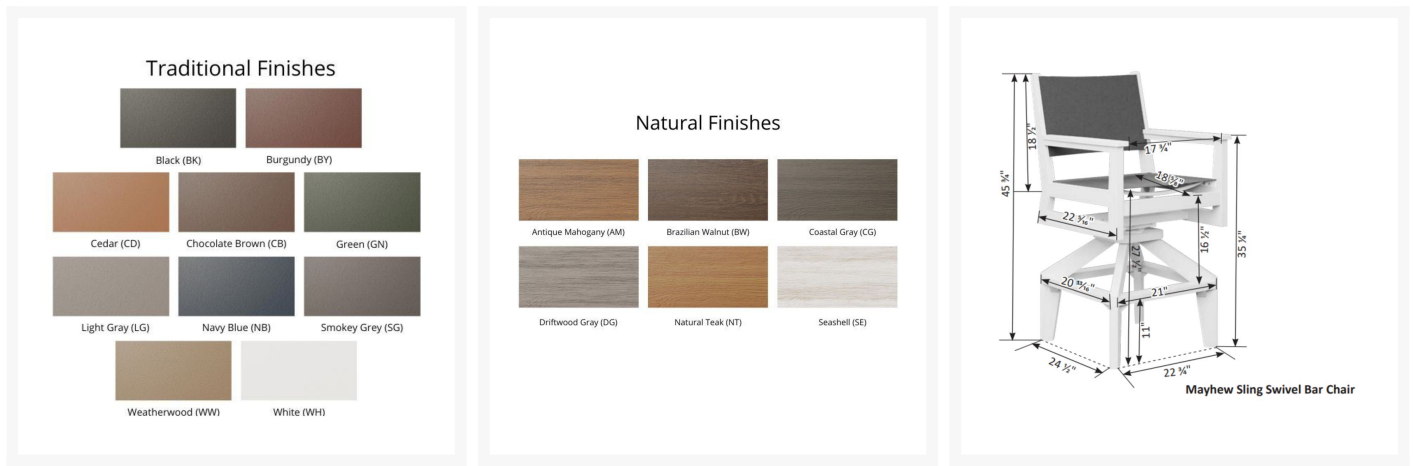

Product Images

Short Description

Mayhew Sling Swivel Bar Chair MHSSB2245

Description

With its timeless appeal and lasting durability, the Mayhew Sling Swivel Bar Chair (MHSSB2245) by Berlin Gardens makes an excellent pick for low-maintenance patio seating. Mayhew's contemporary frame design, clean lines and East Coast charm give it a unique visual appeal, while sturdy, all-weather construction ensures lasting performance across the seasons. Whether you're looking for a refreshing pop of color, relaxing earth tones or minimalist basics for your next patio upgrade, this outdoor furniture collection is sure to impress at your next gathering. Constructed with PolyTuf™ Lumber, one of the highest grades of poly lumber on the market, this piece is guaranteed to last. Its durable aluminum support pieces and strong sling fabric are also made to endure in any outdoor setting, rain or shine.

Includes

- One (1) Mayhew Sling Swivel Bar Chair MHSSB2245

Dimensions

- 22.75" W x 24.5" D x 45.75" H (38 lbs.)
- Arm Height: 35.25"
- Seat Height (No Cushion): 27.5"

Features

- PolyTuf™ Lumber is dense, durable and virtually maintenance free
- Unlike natural wood, poly lumber won't crack, fade or rot over time
- Built to withstand a range of climates, including hot sun, snowy winters, and strong coastal winds
- High Density Polyethylene (HDPE) lumber manufactured using 95% recycled plastic
- UV protectant and color infused into the lumber; no painting or waterproofing needed
- BPA free and Amish made in the USA
- Sling fabric is comfortable, quick-drying and low maintenance
- Chrome-plated stainless steel fasteners and aluminum support pieces are corrosion resistant
- Frame and sling are easy to clean; simply spray off with a hose