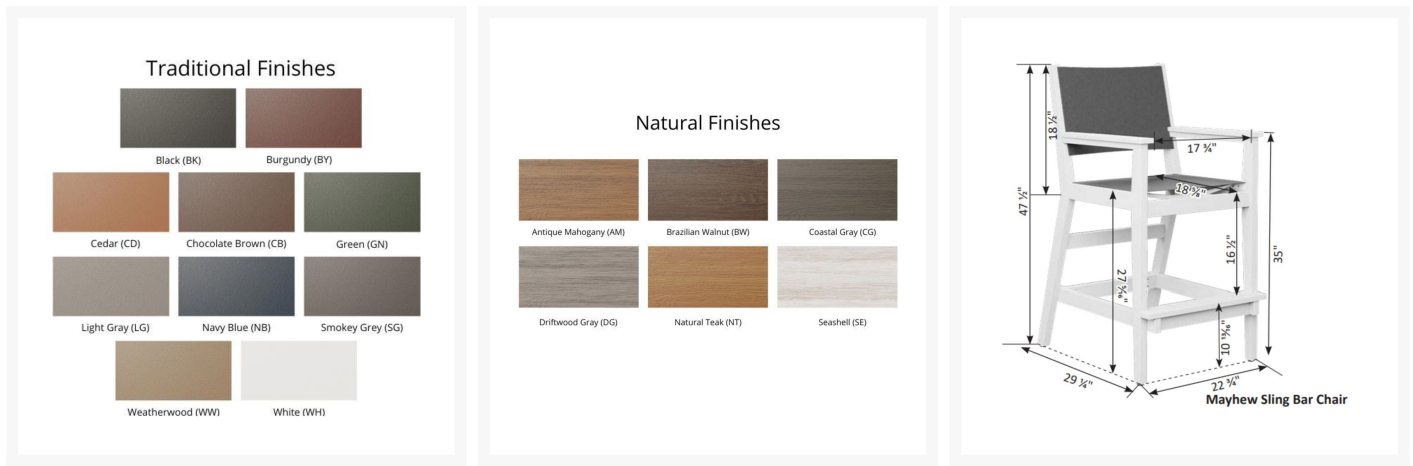

Product Images

Short Description

Mayhew Sling Bar Chair MHSBC2245

Description

With its timeless appeal and lasting durability, the Mayhew Sling Bar Chair (MHSBC2245) by Berlin Gardens makes an excellent pick for low-maintenance patio seating. Mayhew's contemporary frame design, clean lines and East Coast charm give it a unique visual appeal, while sturdy, all-weather construction ensures lasting performance across the seasons. Whether you're looking for a refreshing pop of color, relaxing earth tones or minimalist basics for your next patio upgrade, this outdoor furniture collection is sure to impress at your next gathering. Constructed with PolyTuf™ Lumber, one of the highest grades of poly lumber on the market, this piece is guaranteed to last. Its durable aluminum support pieces and strong sling fabric are also made to endure in any outdoor setting, rain or shine.

Includes

- One (1) Mayhew Sling Bar Chair MHSBC2245

Dimensions

- 22.75" W x 29.25" D x 45.5" H (32 lbs.)
- Arm Height: 35.25"
- Seat Height (No Cushion): 27.3125"

Features

- PolyTuf™ Lumber is dense, durable and virtually maintenance free
- Unlike natural wood, poly lumber won't crack, fade or rot over time
- Built to withstand a range of climates, including hot sun, snowy winters, and strong coastal winds
- High Density Polyethylene (HDPE) lumber manufactured using 95% recycled plastic
- UV protectant and color infused into the lumber; no painting or waterproofing needed
- BPA free and Amish made in the USA
- Sling fabric is comfortable, quick-drying and low maintenance
- Chrome-plated stainless steel fasteners and aluminum support pieces are corrosion resistant
- Frame and sling are easy to clean; simply spray off with a hose