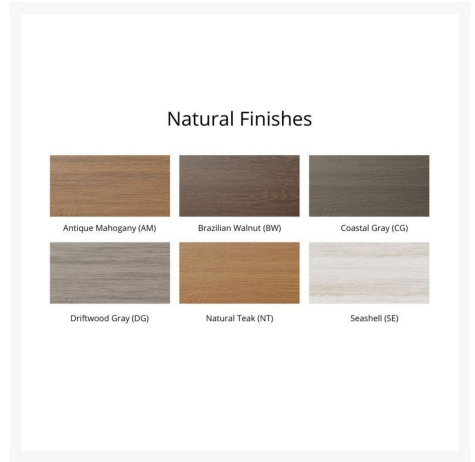

Product Images

Short Description

Mayhew Sling Swivel Counter Chair MHSSC2241

Description

With its timeless appeal and lasting durability, the Mayhew Sling Swivel Counter Chair (MHSSC2241) by Berlin Gardens makes an excellent pick for low-maintenance patio seating. Mayhew's contemporary frame design, clean lines and East Coast charm give it a unique visual appeal, while sturdy, all-weather construction ensures lasting performance across the seasons. Whether you're looking for a refreshing pop of color, relaxing earth tones or minimalist basics for your next patio upgrade, this outdoor furniture collection is sure to impress at your next gathering. Constructed with PolyTuf™ Lumber, one of the highest grades of poly lumber on the market, this piece is guaranteed to last. Its durable aluminum support pieces and strong sling fabric are also made to endure in any outdoor setting, rain or shine.

Includes

- One (1) Mayhew Sling Swivel Counter Chair MHSSC2241

Dimensions

- 22.75" W x 24.5" D x 41.75" H (38 lbs.)
- Arm Height: 31.25"

- Seat Height (No Cushion): 23.5"

Features

- PolyTuf™ Lumber is dense, durable and virtually maintenance free
- Unlike natural wood, poly lumber won't crack, fade or rot over time
- Built to withstand a range of climates, including hot sun, snowy winters, and strong coastal winds
- High Density Polyethylene (HDPE) lumber manufactured using 95% recycled plastic
- UV protectant and color infused into the lumber; no painting or waterproofing needed
- BPA free and Amish made in the USA
- Sling fabric is comfortable, quick-drying and low maintenance
- Chrome-plated stainless steel fasteners and aluminum support pieces are corrosion resistant
- Frame and sling are easy to clean; simply spray off with a hose
- Some assembly required