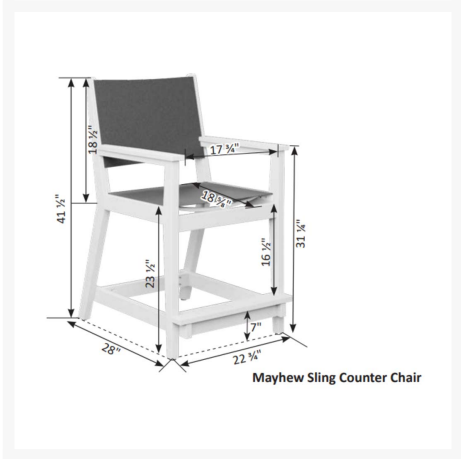

Product Images

Short Description

Mayhew Sling Counter Chair MHSCC2241

Description

With its timeless appeal and lasting durability, the Mayhew Sling Counter Chair (MHSCC2241) by Berlin Gardens makes an excellent pick for low-maintenance patio seating. Mayhew's contemporary frame design, clean lines and East Coast charm give it a unique visual appeal, while sturdy, all-weather construction ensures lasting performance across the seasons. Whether you're looking for a refreshing pop of color, relaxing earth tones or minimalist basics for your next patio upgrade, this outdoor furniture collection is sure to impress at your next gathering. Constructed with PolyTuf™ Lumber, one of the highest grades of poly lumber on the market, this piece is guaranteed to last. Its durable aluminum support pieces and strong sling fabric are also made to endure in any outdoor setting, rain or shine.

Includes

- One (1) Mayhew Sling Counter Chair MHSCC2241

Dimensions

- 22.75" W x 28" D x 41.5" H (28 lbs.)
- Arm Height: 31.25"

- Seat Height (No Cushion): 23.5"

Features

- PolyTuf™ Lumber is dense, durable and virtually maintenance free
- Unlike natural wood, poly lumber won't crack, fade or rot over time
- Built to withstand a range of climates, including hot sun, snowy winters, and strong coastal winds
- High Density Polyethylene (HDPE) lumber manufactured using 95% recycled plastic
- UV protectant and color infused into the lumber; no painting or waterproofing needed
- BPA free and Amish made in the USA
- Sling fabric is comfortable, quick-drying and low maintenance
- Chrome-plated stainless steel fasteners and aluminum support pieces are corrosion resistant
- Frame and sling are easy to clean; simply spray off with a hose
- Some assembly required