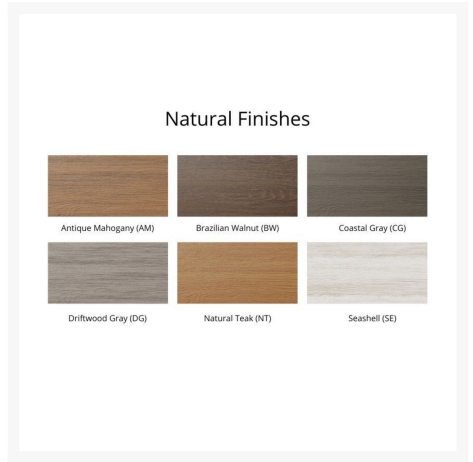

Product Images

Short Description

Mayhew Sling Counter Chair MHSCC2241

Description

With its timeless appeal and lasting durability, the Mayhew Sling Counter Chair (MHSCC2241) by Berlin Gardens makes an excellent pick for low-maintenance patio seating. Mayhew's contemporary frame design, clean lines and East Coast charm give it a unique visual appeal, while sturdy, all-weather construction ensures lasting performance across the seasons. Whether you're looking for a refreshing pop of color, relaxing earth tones or minimalist basics for your next patio upgrade, this outdoor furniture collection is sure to impress at your next gathering. Constructed with PolyTuf™ Lumber, one of the highest grades of poly lumber on the market, this piece is guaranteed to last. Its durable aluminum support pieces and strong sling fabric are also made to endure in any outdoor setting, rain or shine.

Includes

- One (1) Mayhew Sling Counter Chair MHSCC2241

Dimensions

- 22.75" W x 28" D x 41.5" H (28 lbs.)
- Arm Height: 31.25"

- Seat Height (No Cushion): 23.5"

Features

- PolyTuf™ Lumber is dense, durable and virtually maintenance free
- Unlike natural wood, poly lumber won't crack, fade or rot over time
- Built to withstand a range of climates, including hot sun, snowy winters, and strong coastal winds
- High Density Polyethylene (HDPE) lumber manufactured using 95% recycled plastic
- UV protectant and color infused into the lumber; no painting or waterproofing needed
- BPA free and Amish made in the USA
- Sling fabric is comfortable, quick-drying and low maintenance
- Chrome-plated stainless steel fasteners and aluminum support pieces are corrosion resistant
- Frame and sling are easy to clean; simply spray off with a hose
- Some assembly required