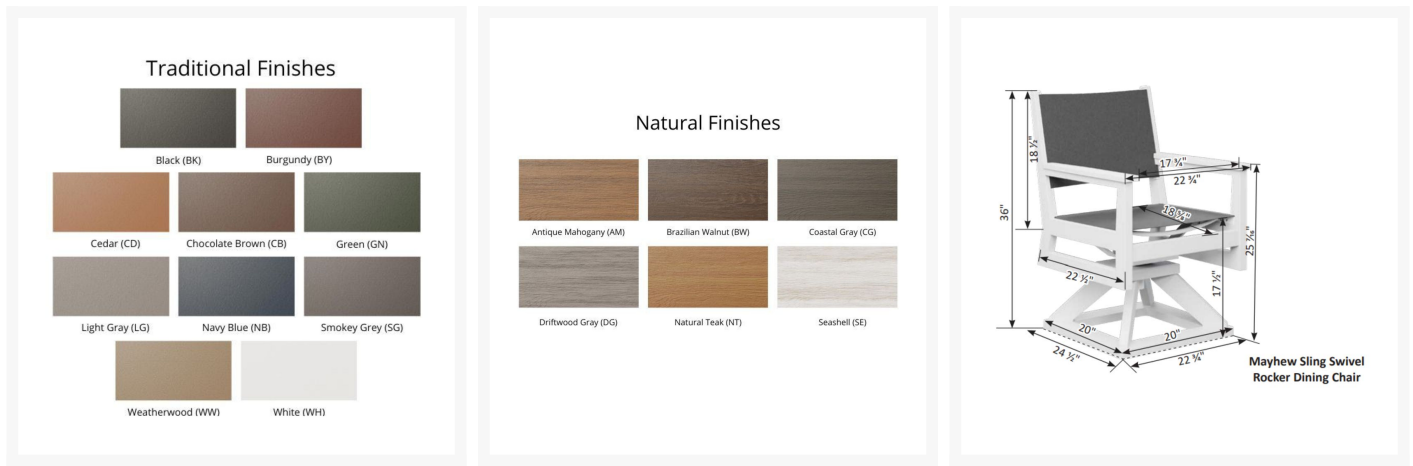

Product Images

Short Description

Mayhew Sling Swivel Rocker Dining Chair MHSSD2235

Description

With its timeless appeal and lasting durability, the Mayhew Sling Swivel Rocker Dining Chair (MHSSD2235) by Berlin Gardens makes an excellent pick for low-maintenance patio seating. Mayhew's contemporary frame design, clean lines and East Coast charm give it a unique visual appeal, while sturdy, all-weather construction ensures lasting performance across the seasons. Whether you're looking for a refreshing pop of color, relaxing earth tones or minimalist basics for your next patio upgrade, this outdoor furniture collection is sure to impress at your next gathering. Constructed with PolyTuf™ Lumber, one of the highest grades of poly lumber on the market, this piece is guaranteed to last. Its durable aluminum support pieces and strong sling fabric are also made to endure in any outdoor setting, rain or shine.

Includes

- One (1) Mayhew Sling Swivel Rocker Dining Chair MHSSD2235

Dimensions

- 22.75" W x 24.5" D x 36" H (38 lbs.)
- Arm Height: 25.5"
- Seat Height (No Cushion): 17.5"

Features

- PolyTuf™ Lumber is dense, durable and virtually maintenance free
- Unlike natural wood, poly lumber won't crack, fade or rot over time
- Built to withstand a range of climates, including hot sun, snowy winters, and strong coastal winds
- High Density Polyethylene (HDPE) lumber manufactured using 95% recycled plastic
- UV protectant and color infused into the lumber; no painting or waterproofing needed
- BPA free and Amish made in the USA
- Sling fabric is comfortable, quick-drying and low maintenance
- Chrome-plated stainless steel fasteners and aluminum support pieces are corrosion resistant
- Frame and sling are easy to clean; simply spray off with a hose