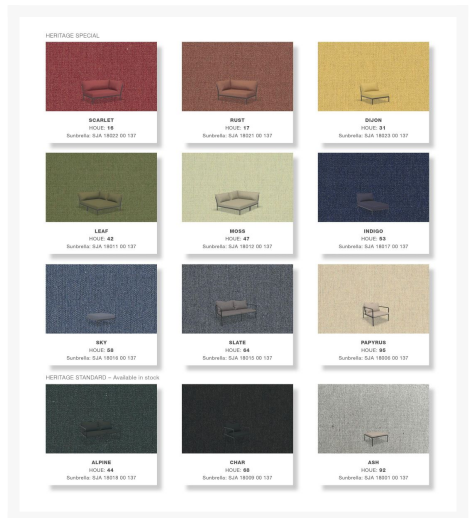

Product Images

Short Description

Avon Lounge Chair 14205 by Houe

Description

Take a seat and discover the Avon Lounge Chair (14205) by Houe. Designed to create a lounge collection with a sleek and minimalistic profile while maintaining a high level of comfort, the Avon collection will fit perfectly