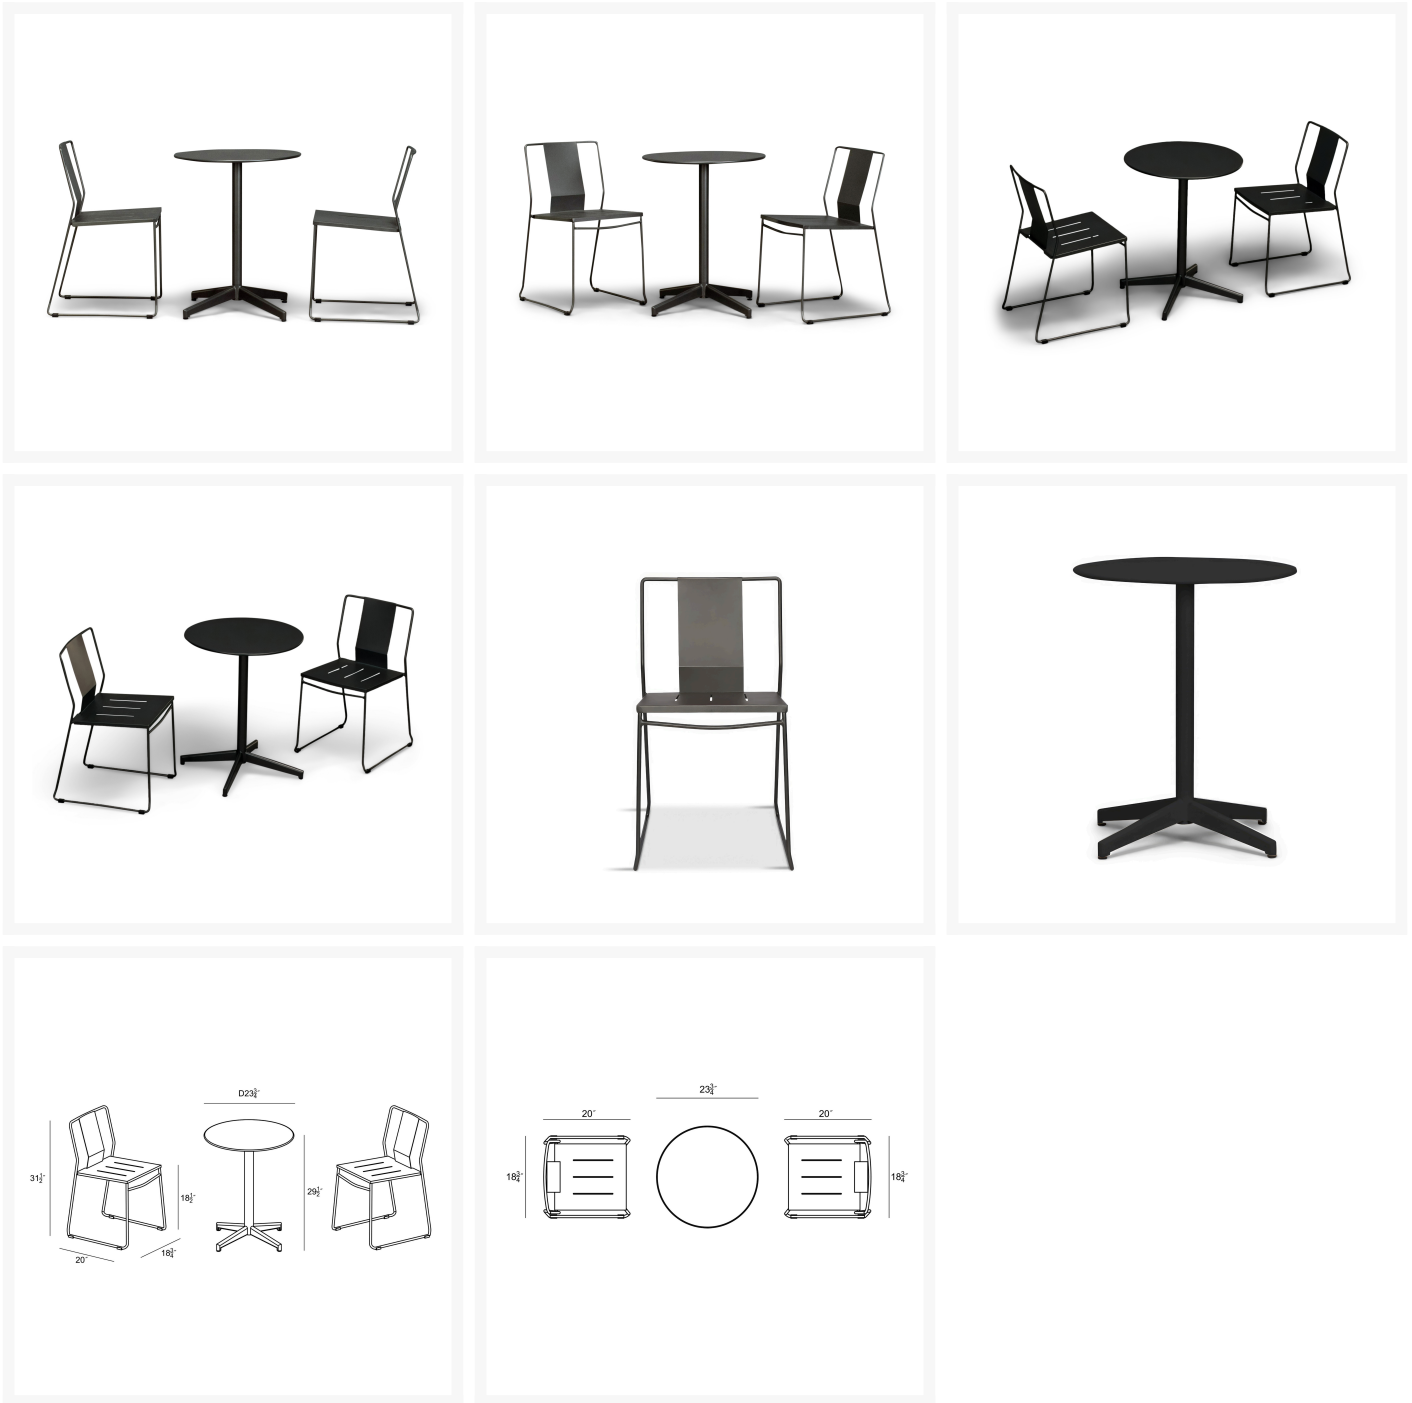

Product Images

Short Description

Frank 3 Piece Dining Set - Matte Coal - Matte Coal HL-FR-3DS-BETMC-MC by Harmonia Living

Description

Chic and sleek, the Frank 3 Piece Dining Set - Matte Coal - Matte Coal (HL-FR-3DS-BETMC-MC) by Harmonia Living will bring modern, low-maintenance style and sturdy, long-lasting construction to your outdoor space. Born from fully welded, powder-coated steel frames, both the table and chairs are built to last in any climate.

A durable non-gloss powder coat finish ensures lasting performance across the seasons. Perfectly pair the Betty tables for your next outdoor gathering with fully-welded steel frames are treated with a powder-coated finish to ensure lasting performance across the seasons. Harmonia Living can be tailored to both Residential and Commercial settings and is committed to delivering exceptional furnishings to your outdoor space.

Includes

- Two (2) Frank Dining Side Chairs HL-FR-BC-MC
- One (1) Betty Bistro Table HL-BET-2DT-MC

Dimensions

- Frank Dining Side Chair: 18.75"W x 20"D x 31.5"H (16 lbs.)
- Frame Height: 31.5
- Seat Height (No Cushion): 18.5
- Back Height: 13

- Betty Bistro Table: 23.75"W x 23.75"D x 29.5"H (22 lbs.)
- Frame Height: 29.5
- Under Table Height: 29

Features

- A fully welded steel frame offers incredible strength and stability.
- Electrophoretically Deposited Primer (EDP) undercoat and top layer powder coat add extra durability, style and corrosion resistance.
- Commercial-grade construction intended for regular indoor or outdoor use.
- Chairs are contoured for comfort without a cushion.
- Vibrant Non-Gloss Powder Coat Finish.
- Plastic foot glides help to protect your patio from scratching and also to help keep the furniture protected from dirt or water that can accumulate on the patio.
- Chairs do not require assembly, table requires assembly