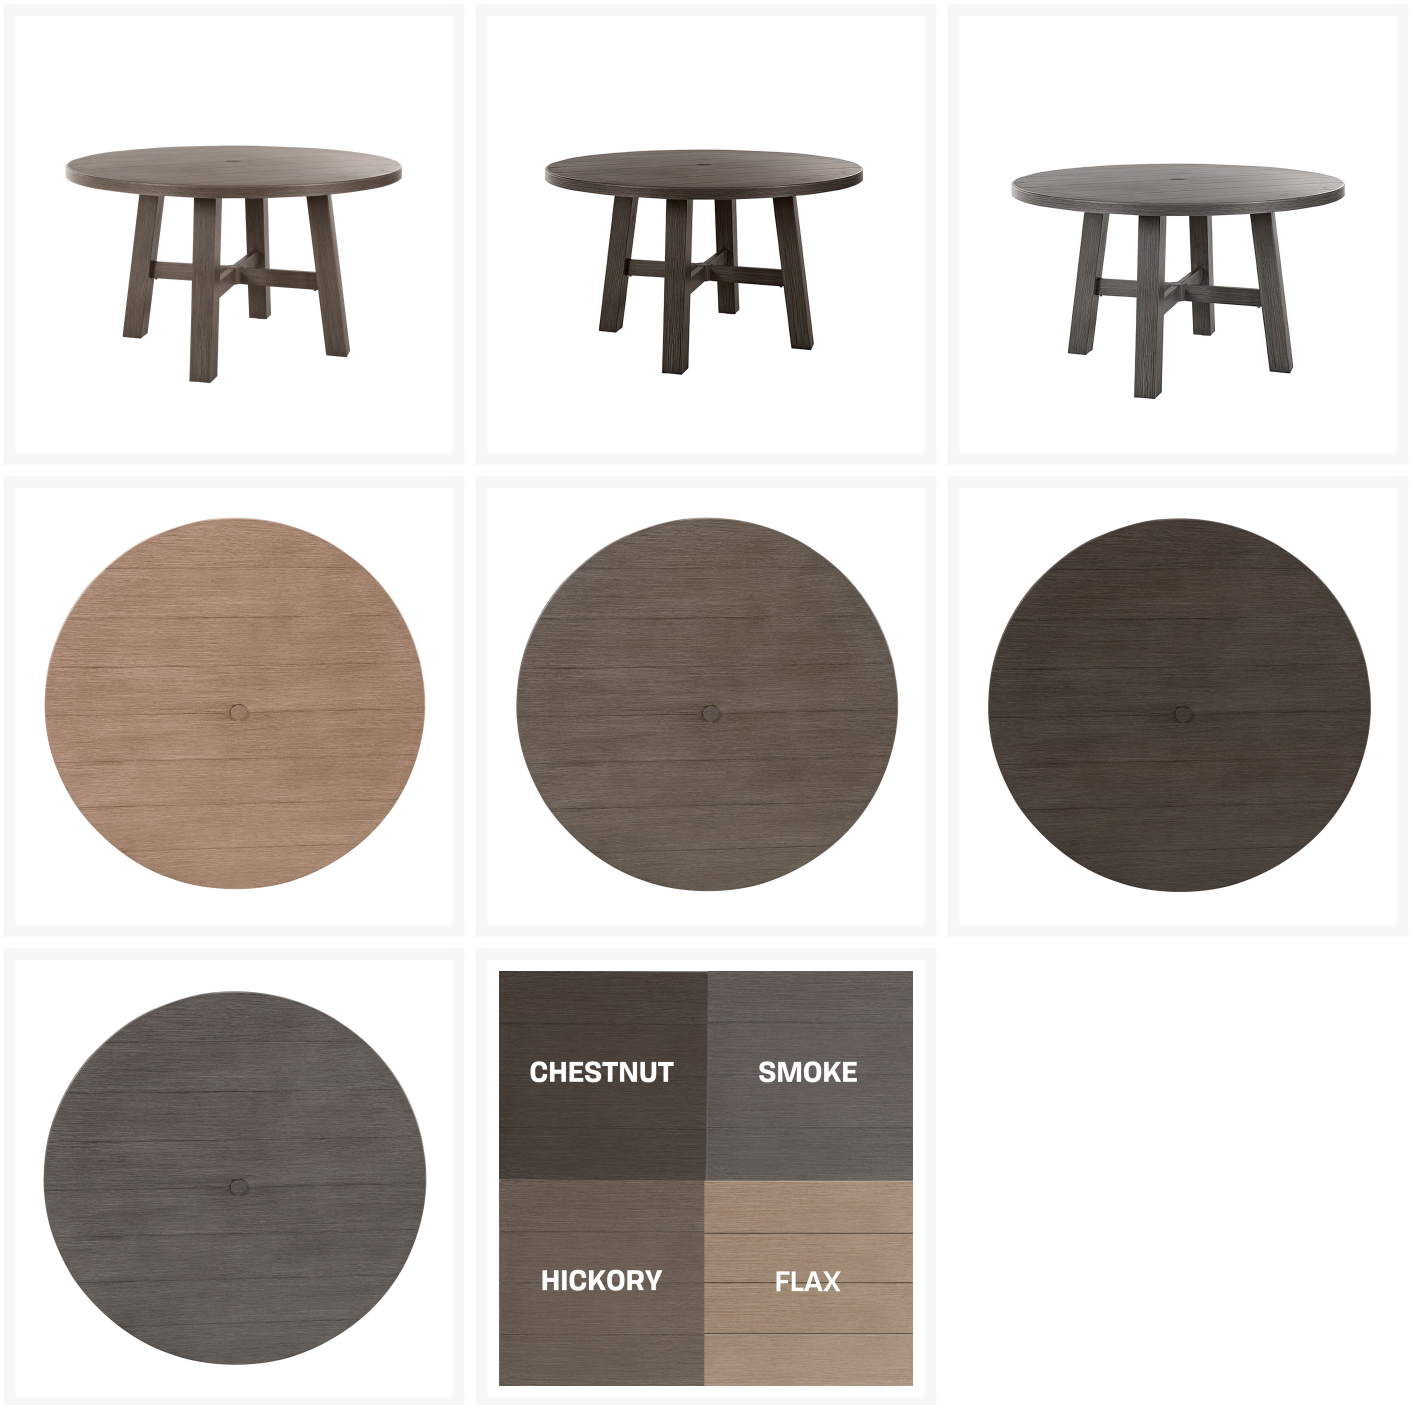

Product Images

Short Description

Trevi 50" Round Dining Table 965 by Ebel

Description

Enjoy a craftsman or homestead feel with the Trevi 50" Round Dining Table (965) by Ebel . Trevi's simple, rustic tables are perfect for complementing a wide variety of design preferences. Its wood grain-style finish and plank top give it a unique visual appeal, while sturdy, all-weather construction ensures lasting

performance across the seasons. A durable aluminum frame is made to endure in any outdoor setting, rain or shine. This table can accommodate up to 6 people.

Includes

- One (1) Trevi 50" Round Dining Table 965 by Ebel

Dimensions

- 50" W x 50" D x 29.5" H (68 lbs.)

Features

- 100% circumference welded aluminum frames are cleaned and powder coated for maximum durability
- Fully welded, commercial quality frames are lightweight, sturdy, and rust proof
- Offered in a beautiful stacked wood finish
- Table has an umbrella hole, which can accommodate standard patio umbrellas with a pole diameter up to 1.5"
- Assembly required