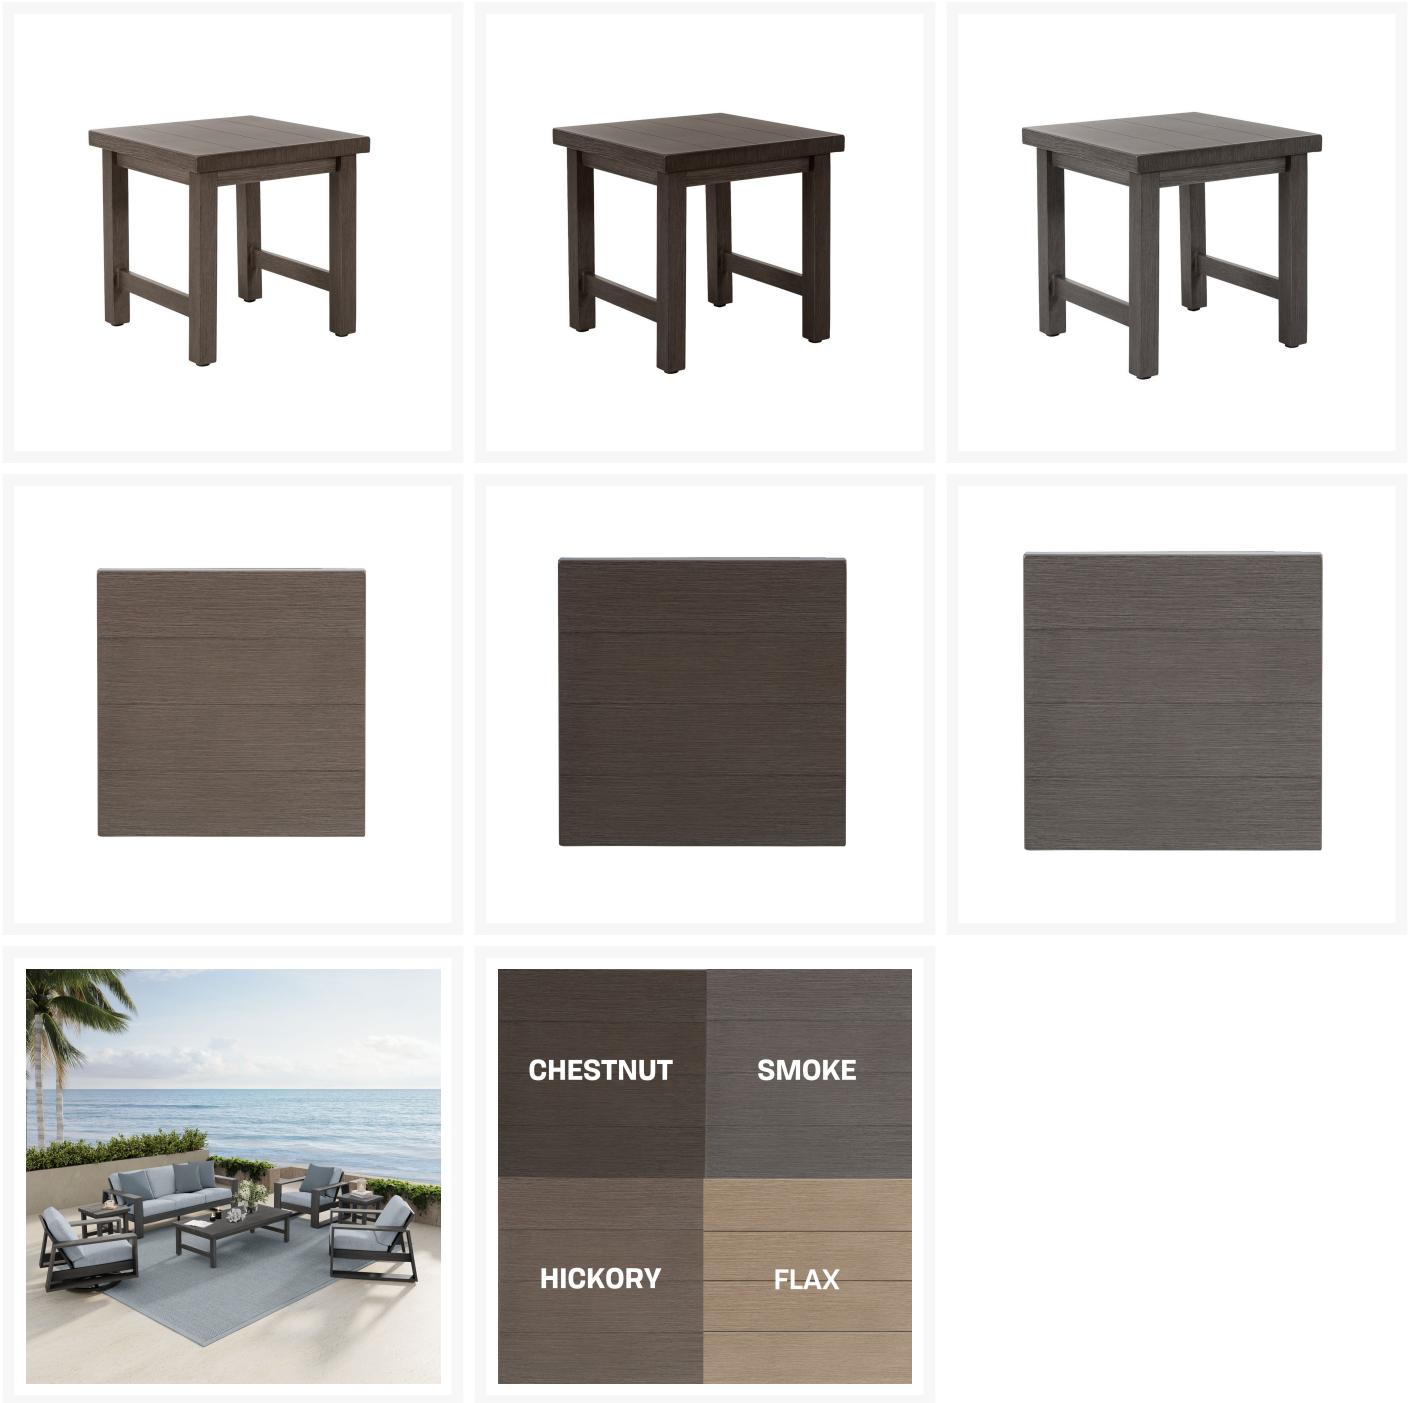

PATIO
PRODUCTIONS

Patio Productions San Diego

2161 Hancock St

San Diego, CA 92110

Phone: 1-888-947-4449

Product Images

Short Description

Trevi Square End Table 959 by Ebel

Description

Enjoy a craftsman or homestead feel with the Trevi Square End Table (959) by Ebel . Trevi's simple, rustic tables are perfect for complementing a wide variety of design preferences. Its wood grain-style finish and plank top give it a unique visual appeal, while sturdy, all-weather construction ensures lasting performance

across the seasons. A durable aluminum frame is made to endure in any outdoor setting, rain or shine..

Includes

- One (1) Trevi Square End Table 959 by Ebel

Dimensions

- 20.5" W x 20.5" D x 21" H (26 lbs.)

Features

- 100% circumference welded aluminum frames are cleaned and powder coated for maximum durability
- Fully welded, commercial quality frames are lightweight, sturdy, and rust proof
- Offered in a beautiful stacked wood finish
- Assembly required