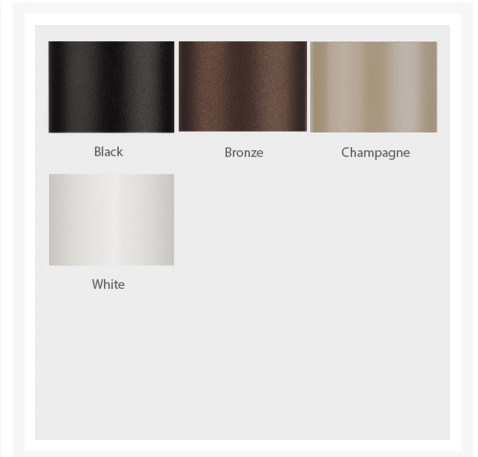

Product Images

UMBRELLA SIZE RECOMMENDATIONS					
SIZE/SHAPE	COVER	DEEP SEATING*	SIZE/SHAPE	COVER	DEEP SEATING*
11' Octagon 85	11' x 11' Square	11' x 11' Square	11.5' Square 132	11.5' x 11.5' Square	11.5' x 11.5' Square
10' Octagon 80	10' x 10' Square	10' x 10' Square	10' x 10' Rectangle 130	10' x 10' Rectangle	10' x 10' Rectangle
9' Octagon 70	9' x 9' Square	9' x 9' Square	12' Octagon 129	12' x 12' Square	12' x 12' Square
8' Octagon 70	8' x 8' Square	8' x 8' Square	10' Square 100	10' x 10' Square	10' x 10' Square
7' Octagon 57	7' x 7' Square	7' x 7' Square	11.5' Octagon 96	11.5' x 11.5' Square	11.5' x 11.5' Square
7' Square 49	7' x 7' Square	7' x 7' Square	8' x 11' Rectangle 88	8' x 11' Rectangle	8' x 11' Rectangle
3.5' Octagon 39	3.5' x 3.5' Square	3.5' x 3.5' Square			

Short Description

7.5' Octagon Custom Push Button Tilt Market Umbrella UM907 by Treasure Garden

Description

The 7.5' Octagon Custom Push Button Tilt Market Umbrella (UM907-SWV) by Treasure Garden is elegant, durable and easy to use, bringing the perfect amount of shade and style to your patio. This umbrella's simple, lightweight design makes setup easy. Simply to open the canopy and use the push button to tilt!

This sunshade is available in 4 sleek, rust-proof finishes and a variety of top quality, fade resistant fabrics. Whether you're looking to go bold, relax or bring a fresh new look to your patio, this umbrella is adaptable to any and all of your outdoor needs. If you can't find the fabric you're looking for, give us a call at 1-888-947-4449 for more options!