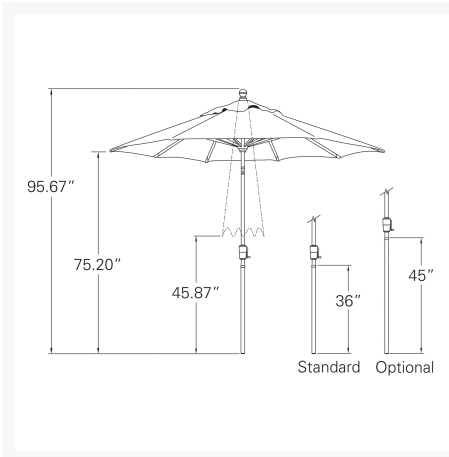

Product Images

UMBRELLA SIZE RECOMMENDATIONS					
SIZE/SHAPE	COVER	DEEP SEATING*	SIZE/SHAPE	COVER	DEEP SEATING*
11' Octagon 85	11' x 11' Square	11' x 11' Square	11.5' Square 132	11.5' x 11.5' Square	11.5' x 11.5' Square
10' Octagon 80	10' x 10' Square	10' x 10' Square	10' x 10' Rectangle 130	10' x 10' Rectangle	10' x 10' Rectangle
9' Octagon 70	9' x 9' Square	9' x 9' Square	12' Octagon 129	12' x 12' Square	12' x 12' Square
8' Octagon 70	8' x 8' Square	8' x 8' Square	10' Square 100	10' x 10' Square	10' x 10' Square
7' Octagon 57	7' x 7' Square	7' x 7' Square	11.5' Octagon 96	11.5' x 11.5' Square	11.5' x 11.5' Square
7' Square 49	7' x 7' Square	7' x 7' Square	8' x 11' Rectangle 88	8' x 11' Rectangle	8' x 11' Rectangle
3.5' Octagon 39	3.5' x 3.5' Square	3.5' x 3.5' Square			

Short Description

7.5' Octagon Custom Push Button Tilt Market Umbrella UM907 by Treasure Garden

Description

The 7.5' Octagon Custom Push Button Tilt Market Umbrella (UM907-SWV) by Treasure Garden is elegant, durable and easy to use, bringing the perfect amount of shade and style to your patio. This umbrella's simple, lightweight design makes setup easy. Simply to open the canopy and use the push button to tilt!

Dimension

- Canopy Size: 7.5'
- Overall Height: 95.67"
- Coverage: 39 sq. ft.
- Number of Ribs 8
- Top Pole Diameter: 1.38"
- Bottom Pole Diameter: 1.5"
- Weight: 21 lbs.

Features

- Convenient crank system for quick and easy opening
- Push button tilt offers effortless, two-way tilting
- Comes with single wind vent, which serves dual purpose of venting heat and providing stability against wind
- Available in Sunbrella, O'bravia, Outdura and Docril fabrics, which are distinctive, fade resistant and easy to clean
- Simply hose off to clean and store in protective cover away from elements to extend lifespan
- Includes 36" bottom pole, but you can add 45" (ideal for bars) for more height