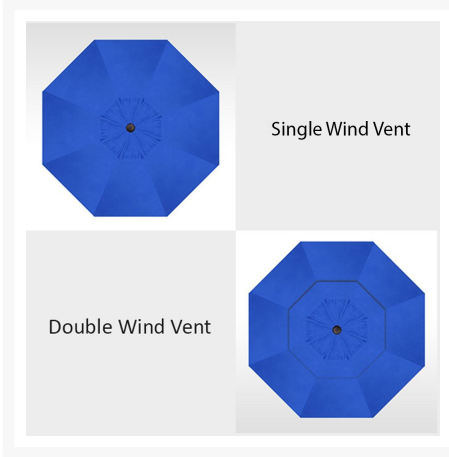

Product Images

UMBRELLA SIZE RECOMMENDATIONS					
SIZE/SHAPE	COVER	DEEP SEATING*	SIZE/SHAPE	COVER	DEEP SEATING*
11' Octagon 85	11' x 11' Square	11' x 11' Square	11.5' Square 132	11.5' x 11.5' Square	11.5' x 11.5' Square
10' Octagon 80	10' x 10' Square	10' x 10' Square	10' x 10' Rectangle 130	10' x 10' Rectangle	10' x 10' Rectangle
9' Octagon 70	9' x 9' Square	9' x 9' Square	12' Octagon 129	12' x 12' Square	12' x 12' Square
8' Octagon 70	8' x 8' Square	8' x 8' Square	10' Square 100	10' x 10' Square	10' x 10' Square
7' Octagon 57	7' x 7' Square	7' x 7' Square	11.5' Octagon 96	11.5' x 11.5' Square	11.5' x 11.5' Square
7' Square 49	7' x 7' Square	7' x 7' Square	8' x 11' Rectangle 88	8' x 11' Rectangle	8' x 11' Rectangle
3.5' Octagon 39	3.5' x 3.5' Square	3.5' x 3.5' Square			

Short Description

7.5' Octagon Custom Push Button Tilt Market Umbrella UM907 by Treasure Garden

Description

The 7.5' Octagon Custom Push Button Tilt Market Umbrella (UM907-SWV) by Treasure Garden is elegant, durable and easy to use, bringing the perfect amount of shade and style to your patio. This umbrella's simple, lightweight design makes setup easy. Simply to open the canopy and use the push button to tilt!

Dimension

- Canopy Size: 7.5'
- Overall Height: 95.67"
- Coverage: 39 sq. ft.
- Number of Ribs 8
- Top Pole Diameter: 1.38"
- Bottom Pole Diameter: 1.5"
- Weight: 21 lbs.

Features

- Convenient crank system for quick and easy opening
- Push button tilt offers effortless, two-way tilting
- Comes with single wind vent, which serves dual purpose of venting heat and providing stability against wind
- Available in Sunbrella, O'bravia, Outdura and Docril fabrics, which are distinctive, fade resistant and easy to clean
- Simply hose off to clean and store in protective cover away from elements to extend lifespan
- Includes 36" bottom pole, but you can add 45" (ideal for bars) for more height