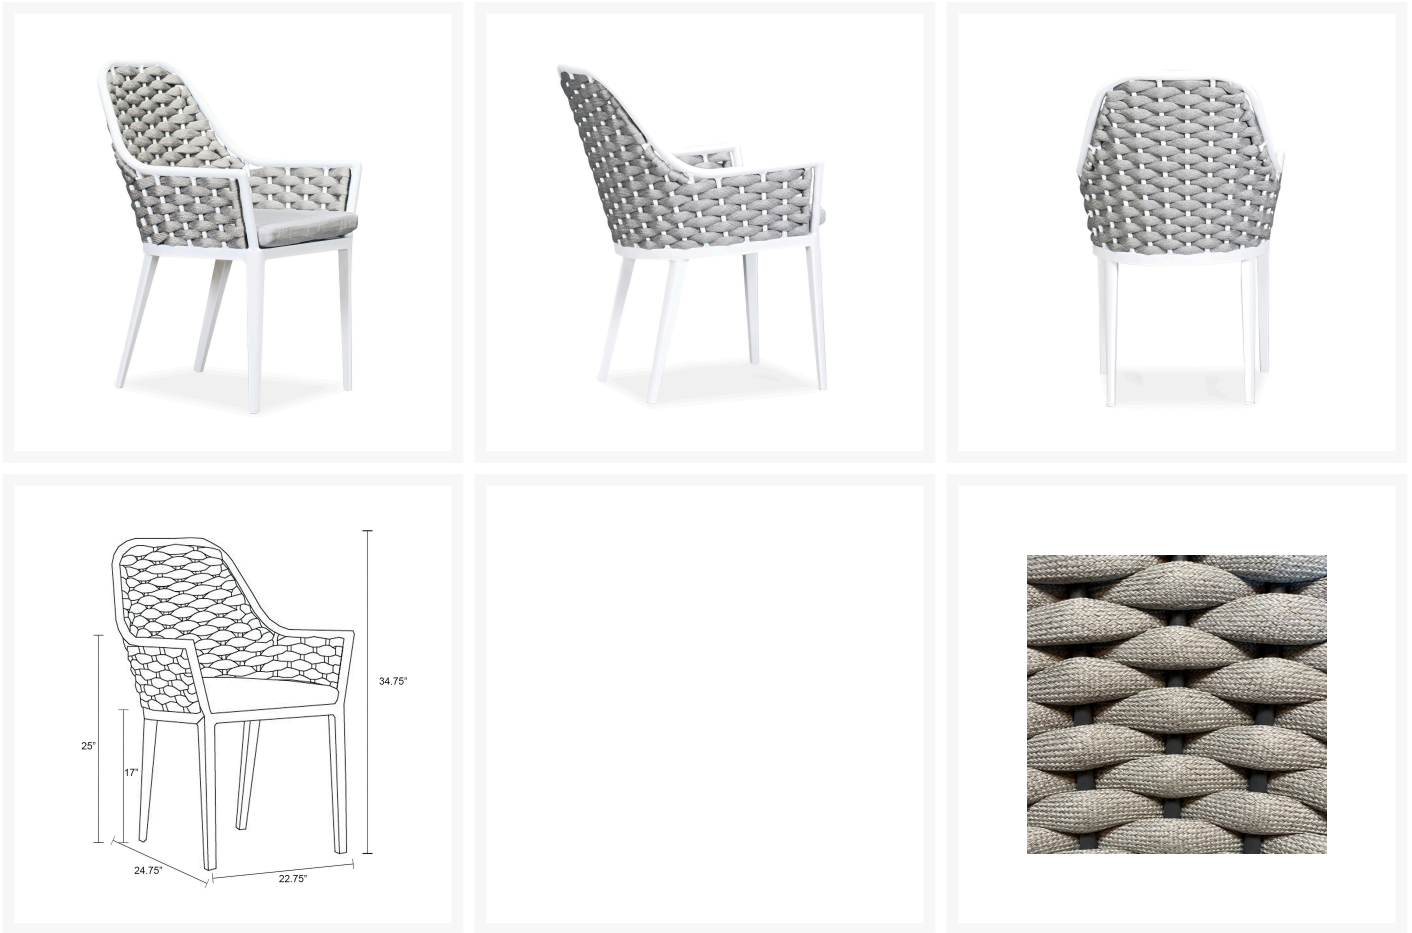

Product Images

Short Description

Parlor Dining Chair - White HL-PAR-WT-DAC-PEW by Harmonia Living

Description

The Parlor Dining Chair - White (HL-PAR-WT-DAC-PEW) by Harmonia Living evokes the stately traditions of another era in sleek, modern colors and materials. The Parlor Dining Arm Chair brings a touch of warmth and comfort to your poolside or porch, whether surrounding the dining table or paired with an end table for intimate outdoor conversation. Its fully-welded aluminum frames are treated with a powder-coated finish to ensure lasting performance across the seasons. Beautiful Olefin rope compliment the frames making it both visually appealing and functional. The roping provides comfortable padding, as well as, temperature moderation during hot and cold days. Harmonia Living can be tailored to both Residential and Commercial settings and is committed to delivering exceptional furnishings to your outdoor space.

Includes

- One (1) Parlor Dining Chair - White HL-PAR-WT-DAC-PEW
- One (1) Seat Cushion

Dimensions

- 22.75"W x 24.75"D x 34.75"H (16 lbs.)

- Frame Height: 34.75"
- Seat Height (No Cushion): 17
- Seat Height: (With Cushion): 19.25
- Back Height: 15.5
- Arm Height: 25

Features

- Durable, rust proof frames made from thick gauge aluminum with a high-quality powder coated finish that is appropriate for residential and commercial settings.
- Padded Olefin rope seat bucket contoured for comfort.
- Stackable design makes storage and transportation easy.
- Plastic foot glides help to protect your patio from scratching and also to help keep the furniture protected from dirt or water that can accumulate on the patio.
- Includes dining seat pad for additional comfort.
- No assembly required.