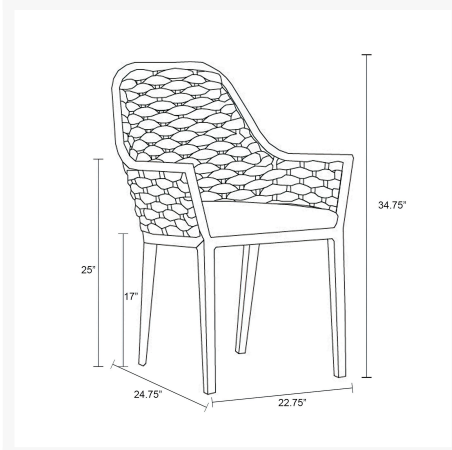

Product Images

Short Description

Parlor Dining Chair - Black HL-PAR-BK-DAC-CAR by Harmonia Living

Description

The Parlor Dining Chair - Black (HL-PAR-BK-DAC-CAR) by Harmonia Living evokes the stately traditions of another era in sleek, modern colors and materials. The Parlor Dining Arm Chair brings a touch of warmth and comfort to your poolside or porch, whether surrounding the dining table or paired with an end table for

Includes

- One (1) Parlor Dining Chair - Black HL-PAR-BK-DAC-CAR
- One (1) Seat Cushion

Dimensions

- 22.75"W x 24.75"D x 34.75"H (16 lbs.)
- Frame Height: 34.75"
- Seat Height (No Cushion): 17
- Seat Height: (With Cushion): 19.25
- Back Height: 15.5
- Arm Height: 25