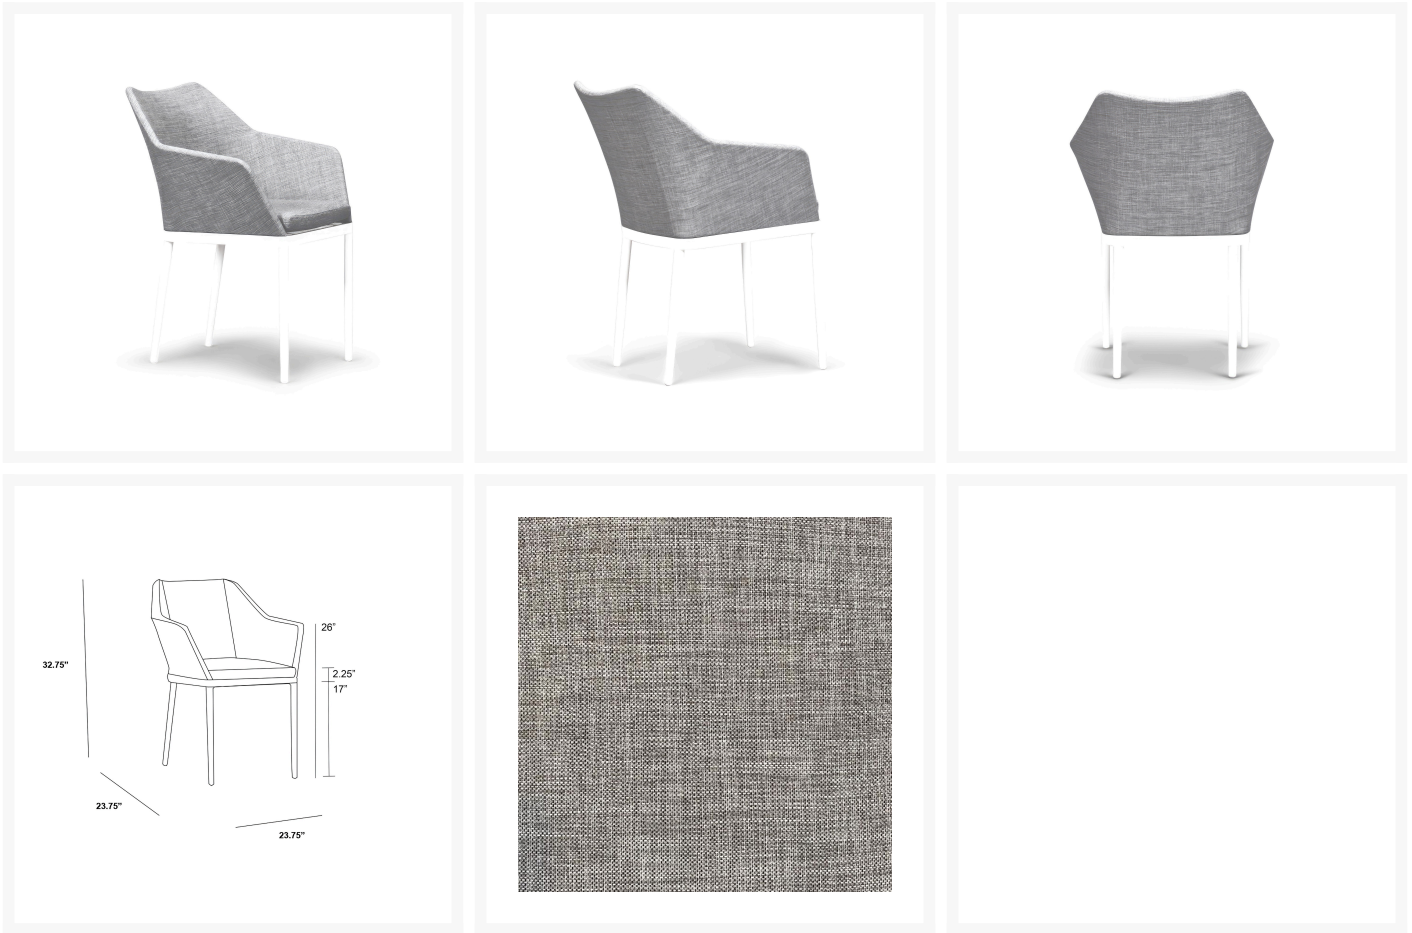

Product Images

Short Description

Tailor Dining Chair - White HL-TA-WT-DAC-OG by Harmonia Living

Description

Sophistication and versatility converge with the comfortable Tailor Dining Chair - White (HL-TA-WT-DAC-OG) by Harmonia Living. Its fully-welded aluminum frames are treated with a powder-coated finish to ensure lasting performance across the seasons. Bring the intimate style of the indoors outside with weather-resistant Texteline mixed with olefin fibers to create an easy-to-maintain and sturdy seat. Harmonia Living can be tailored to both Residential and Commercial settings and is committed to delivering exceptional furnishings to your outdoor space.

Includes

- One (1) Tailor Dining Chair - White HL-TA-WT-DAC-OG
- One (1) Seat Cushion

Dimensions

- 23.75"W x 23.75"D x 32.75"H (9 lbs.)
- Frame Height: 32.75"
- Seat Height (No Cushion): 17"

- Seat Height: (With Cushion): 19.25
- Back Height: 13.5
- Arm Height: 26

Features

- Durable, rust proof frames made from thick gauge aluminum with a high-quality powder coated finish that is appropriate for residential and commercial settings.
- Stackable design makes storage and transportation easy.
- Plastic foot glides help to protect your patio from scratching and also to help keep the furniture protected from dirt or water that can accumulate on the patio.
- Includes dining seat pad for additional comfort.
- No assembly required.