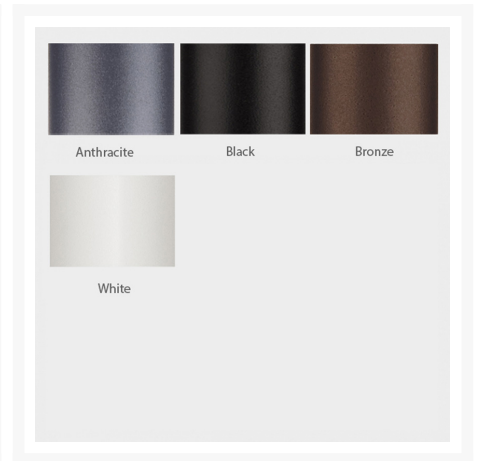

UMBRELLA SIZE RECOMMENDATIONS

This information is intended to help you determine the size of umbrella for your needs. It is not intended to be used as a substitute for professional advice. Always consult with a professional for more information. © 2014 Treasure Garden. All rights reserved.

SIZE/SHAPE	SEATING	DEEP SEATING	SIZE/SHAPE	SEATING	DEEP SEATING
11' Octagon	85	100	11' Square	122	137
8'X10' Rectangle	80	95	10'X12' Rectangle	130	145
8' Round	70	85	12' Octagon	129	144
10' Octagon	70	85	10' Square	100	115
9' Octagon	57	72	11' Square	96	111
7' Square	49	64	8'X10' Rectangle	88	103
7.5' Octagon	39	54			

Short Description

11' Octagon Custom Auto Tilt Umbrella UM812 by Treasure Garden

Description

The 11' Octagon Custom Auto Tilt Umbrella (UM812) by Treasure Garden is elegant, durable and easy to use, bringing the perfect amount of shade and style to your patio. This umbrella's simple, lightweight design makes setup easy. Simply crank to open and tilt!

This sunshade is available in 4 sleek, rust-proof finishes and a variety of top quality, fade resistant fabrics. Whether you're looking to go bold, relax or bring a fresh new look to your patio, this umbrella is adaptable to any and all of your outdoor needs. If you can't find the fabric you're looking for, give us a call at 1-888-947-4449 for more options!

Includes

- One (1) 11' Octagon Custom Auto Tilt Umbrella UM812
- Bases and protective covers sold separately

Recommended Bases:

- Minimum base weight with dining table: 75 - 90 lbs.