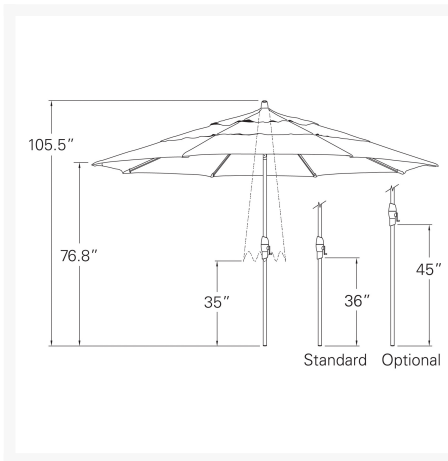

Patio Productions San Diego

2161 Hancock St

San Diego, CA 92110

Phone: 1-888-947-4449

Product Images

UMBRELLA SIZE RECOMMENDATIONS

This information is intended to help you determine the size of umbrella for your needs. It is not intended to be used as a substitute for professional advice. Always consult with a professional for more information. © 2014 Treasure Garden. All rights reserved.

SIZE/SHAPE	SEATING	DEEP SEATING	SIZE/SHAPE	SEATING	DEEP SEATING
11' Octagon	85	100	11' Square	122	137
8'X10' Rectangle	80	95	10'X12' Rectangle	130	145
8' Round	70	85	12' Octagon	129	144
10' Octagon	70	85	10' Square	100	115
9' Octagon	57	72	11' Square	96	111
7' Square	49	64	8'X10' Rectangle	88	103
7.5' Octagon	39	54			

Short Description

11' Octagon Custom Auto Tilt Umbrella UM812 by Treasure Garden

Description

The 11' Octagon Custom Auto Tilt Umbrella (UM812) by Treasure Garden is elegant, durable and easy to use, bringing the perfect amount of shade and style to your patio. This umbrella's simple, lightweight design makes setup easy. Simply crank to open and tilt!

Dimension

- Canopy Size: 11'
- Overall Height: 105.5"
- Coverage: 85 sq. ft.
- Number of Ribs: 8
- Pole Diameter: 1.5"
- Weight: 28 lbs.

Features

- Convenient crank system for quick and easy opening
- Auto tilt feature is perfect for blocking the sun at its peak
- Wind vents serve dual purpose of venting heat and providing stability against wind
- 100% Kevlar mesh lift cord gives umbrella additional strength and durability
- Available in Sunbrella, O'bravia, Outdura and Docril fabrics, which are distinctive, fade resistant and easy to clean
- Simply hose off to clean and store in protective cover away from elements to extend lifespan
- Includes 36" bottom pole, but you can add 45" (ideal for bars) for more height