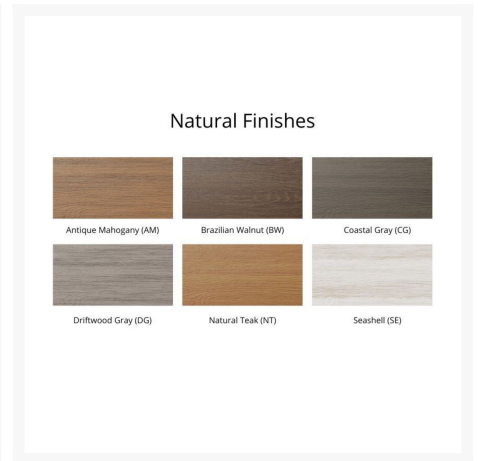

Short Description

Garden Classic 33" x 66" Rectangular Dining Table GCRT3366D

Description

If you're looking for a low-maintenance, long-lasting patio dining set, the Garden Classic 33" x 66" Dining Table (GCRT3366D) by Berlin Gardens is for you! Garden Classic's traditional, craftsman look and versatile frame design give it a unique visual appeal, while sturdy, all-weather construction ensures lasting performance across the seasons. Whether you're looking for a refreshing pop of color, relaxing earth tones or minimalist basics for your next patio upgrade, this outdoor table collection is sure to impress at your next gathering. Constructed with PolyTuf™ Lumber, one of the highest grades of poly lumber on the market, this piece is guaranteed to last. This table can accommodate up to 6 people.

Includes

- One (1) Garden Classic 33" x 66" Rectangular Dining Table GCRT3366D

Dimensions

- 44"W x 96"L x 30.5"H (101 lbs.)
- Under Table Clearance: 27.75"