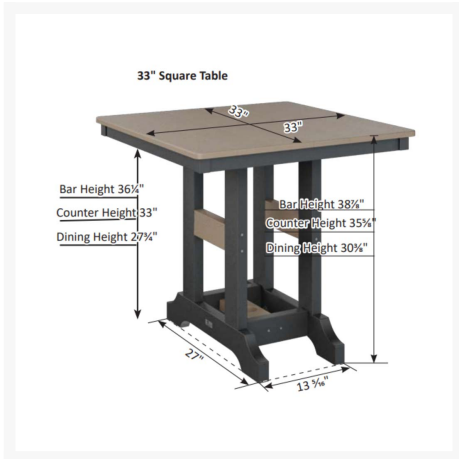

Product Images

Short Description

Garden Classic 33" Square Bistro Dining Table GCST0033D

Description

If you're looking for a low-maintenance, long-lasting patio dining set, the Garden Classic 33" Square Bistro Dining Table (GCST0033D) by Berlin Gardens is for you! Garden Classic's traditional, craftsman look and versatile frame design give it a unique visual appeal, while sturdy, all-weather construction ensures lasting performance across the seasons. Whether you're looking for a refreshing pop of color, relaxing earth tones or minimalist basics for your next patio upgrade, this outdoor table collection is sure to impress at your next gathering. Constructed with PolyTuf™ Lumber, one of the highest grades of poly lumber on the market, this piece is guaranteed to last. This table can accommodate up to 4 people.

Includes

- One (1) Garden Classic 33" Square Bistro Dining Table GCST0033D

Dimensions

- 44"W x 72"L x 30.5"H (60 lbs.)
- Under Table Clearance: 27.75"

Features

- PolyTuf™ Lumber is dense, durable and virtually maintenance free
- Unlike natural wood, poly lumber won't crack, fade or rot over time
- Built to withstand a range of climates, including hot sun, snowy winters, and strong coastal winds
- High Density Polyethylene (HDPE) lumber manufactured using 95% recycled plastic
- UV protectant and color infused into the lumber; no painting or waterproofing needed
- BPA free and Amish made in the USA
- Center table hole fits umbrellas up to 1.5" diameter; a matching composite cap covers the hole when an umbrella is not used
- Recommended umbrella size: 5' - 6' with a 50 lb. umbrella base
- Chrome-plated stainless steel fasteners and aluminum support pieces are corrosion resistant
- Frame is easy to clean; simply spray off with a hose
- Some assembly required