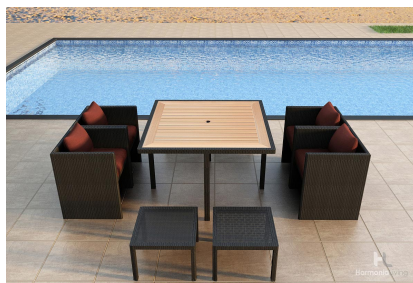

## Short Description

9 Pc. Arbor Cube Dining Set HL-ARCU-CB-9DS

## Description

For tight spaces, our 9 Pc. Arbor Cube Dining Set (HL-ARCU-CB-9DS) by Harmonia Living is the ultimate solution. When not being used, the four chairs slide completely underneath the table taking up only 45" square of floor space. Plus hidden underneath each dining chair you will find pull out ottoman for relaxing after dinner or use them for additional seating to comfortably seat 8 people for drinks! The four dining chairs offer comfortable Sunbrella® seat and back cushions and the dining table top features a stunning teak top complete with umbrella hole. The Cube Dining Set comes in a Coffee Bean color HDPE (High-Density Polyethylene) wicker. Umbrella and umbrella base sold separately.

### Includes

- Four (4) Arbor Cube Dining Chairs with Seat Cushions & Throw Pillows
- Four (4) Arbor Cube Ottomans
- One (1) Arbor Cube Dining Table

### Dimensions

- Dining Table: 45"W x 45"D x 28.75"H
- Chairs: 21.25"W x 21.25"D x 26.75"H
- Ottomans: 18.5"W x 18.5"D x 14.75"H