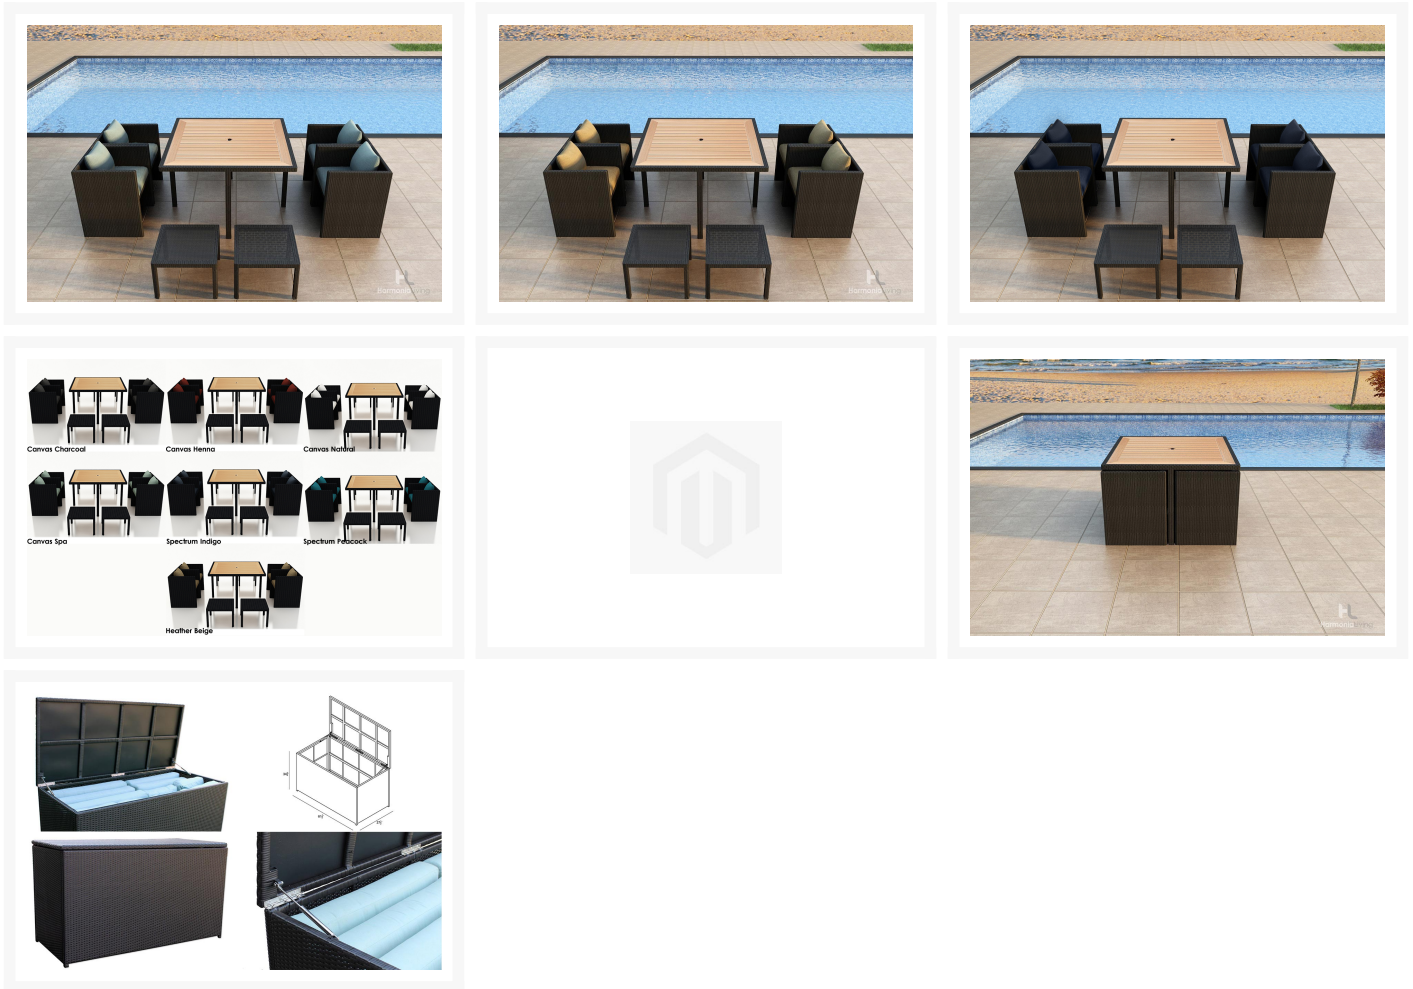

## Product Images

## Short Description

9 Pc. Arbor Cube Dining Set HL-ARCU-CB-9DS

## Description

For tight spaces, our 9 Pc. Arbor Cube Dining Set (HL-ARCU-CB-9DS) by Harmonia Living is the ultimate solution. When not being used, the four chairs slide completely underneath the table taking up only 45" square of floor space. Plus hidden underneath each dining chair you will find pull out ottoman for relaxing after dinner or use them for additional seating to comfortably seat 8 people for drinks! The four dining chairs offer comfortable Sunbrella® seat and back cushions and the dining table top features a stunning teak top complete with umbrella hole. The Cube Dining Set comes in a Coffee Bean color HDPE (High-Density Polyethylene) wicker. Umbrella and umbrella base sold separately.

### Dimensions

- Dining Table: 45"W x 45"D x 28.75"H
- Chairs: 21.25"W x 21.25"D x 26.75"H
- Ottomans: 18.5"W x 18.5"D x 14.75"H