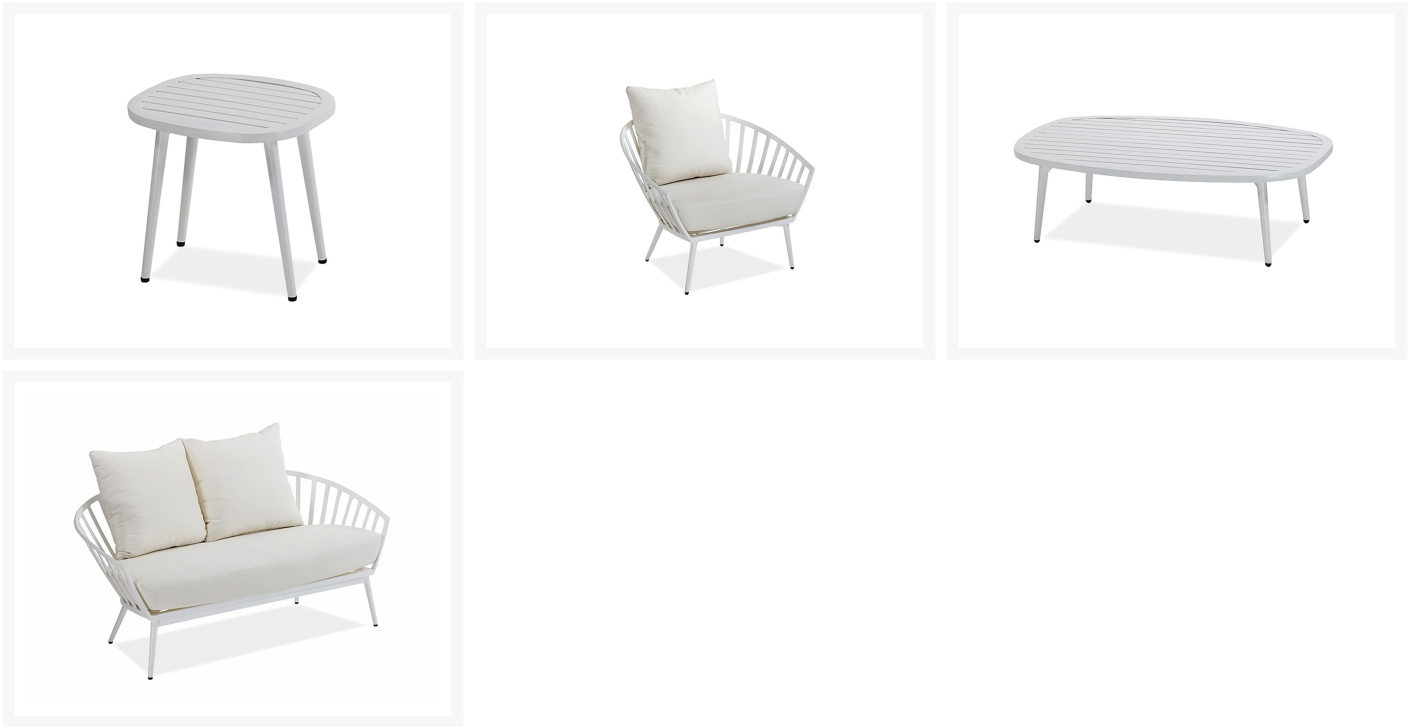

## Product Images

## Short Description

---

Ella Loveseat Lounge Set (K-281-12-SET2)

### Includes

- One (1) Ella Loveseat (K-281-12)
- Two (2) Ella Club Chair (K-281-11)
- One (1) Ella 23" x 39" Oval Coffee Table with Aluminum Slat Top (K-281-2339T)
- One (1) Ella 16"x 18" Oval Accent Table with Aluminum Slat Top (K-281-1618T)

### Dimensions

- Loveseat: 31.625"L x 58"W x 29.75"H (Weighs 49 lbs)
- Chair: 31.625"L x 36.25"W x 29.75"H (Weighs 29 lbs)
- Coffee Table: 39"L x 23"W x 11.375"H (Weighs 19 lbs)
- Accent Table: 18"L x 16"W x 16.5"H (Weighs 20 lbs)