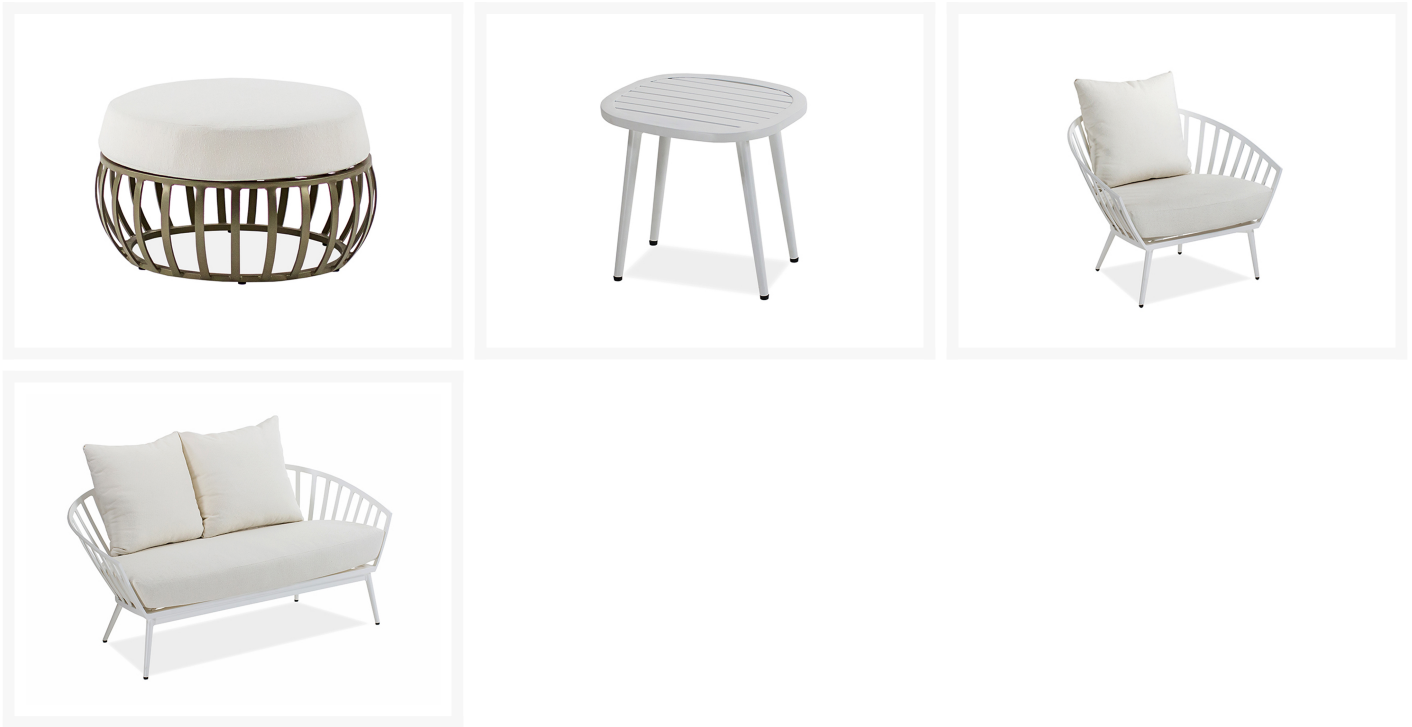

## Product Images

## Short Description

---

Ella Loveseat Chat Set (K-281-12-SET)

## Description

---

The Ella Loveseat Chat Set (K-281-12-SET) by Koverton. In collaboration with world-class design studio, Astheimer, the Ella is a contemporary styled collection with exceptional comfort. Constructed and arranged with identical bending of the aluminum bars which is then cut in different lengths to form the curvilinear back design. The frames are finished with modern tapered legs, aggressively angled to create an outward stance along with a powder coat finish for lasting durability. Awarded at the 2016 IIDA/HD Production Design Competition for Best Outdoor Seating, the Ella is truly spectacular and stylish.

### Includes

- One (1) Ella Loveseat (K-281-12)
- One (1) Ella Club Chair (K-281-11)
- One (1) Ella Ottoman (K-281-14)
- One (1) Ella 16"x 18" Oval Accent Table with Aluminum Slat Top (K-281-1618T)