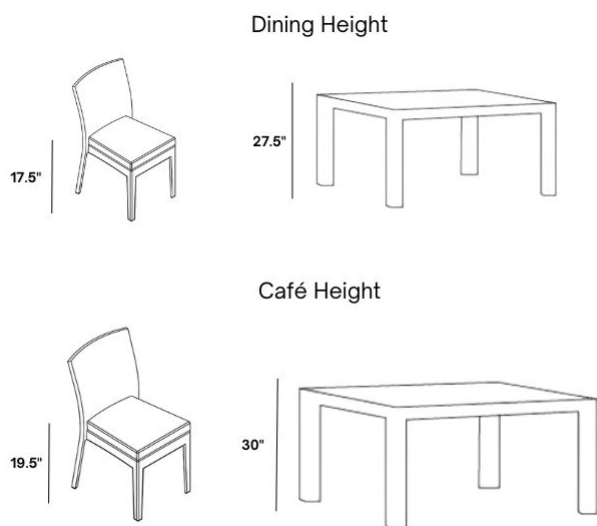

## Description

---

The Elevate Mesh Stackable Cafe Chair (5637M) by Homecrest builds upon superb functionality without sacrificing its unique visual appeal. Its elegant, lightweight, and graceful designs truly elevate the standard expected for outdoor furniture. The fully-welded aluminum frames are made to last while a multi-stage powder coat provides all-weather protection across all seasons. The metal mesh provides a comfortable, yet superior sturdy seat that withstands the outdoor elements. Storage and transportation are simple with a stackable design that allows you to store up to 6 chairs high. Built for commercial and residential use, this is a perfect piece to add to small patios, poolside decks, and high-traffic terraces.

### Includes

- One (1) Elevate Mesh Stackable Cafe Chair 5637M

### Dimensions

- 25" W x 21" D x 34" H (18 lbs.)
- Seat Height: 18"
- Arm Height: 24"

### Differences in Dining and Cafe Heights:

**Dining Seating & Table Collections:** Most commonly used in casual outdoor seating areas, dining table pieces have an average height of 27.5" while dining seating has an average height of 17.5". Please be sure to select the corresponding dining table and seating heights to ensure a proper fit.