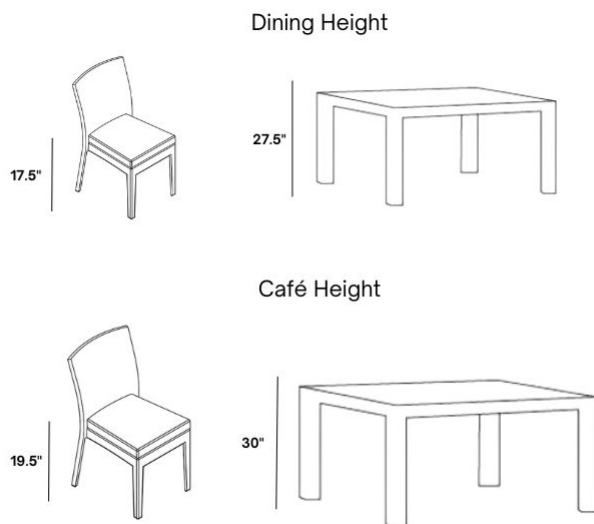


Product Images

Short Description

Elevate Mesh Stackable Armless Cafe Chair 5635M by Homecrest

Description

The Elevate Mesh Stackable Armless Cafe Chair (5635M) by Homecrest builds upon superb functionality without sacrificing its unique visual appeal. Its elegant, lightweight, and graceful designs truly elevate the standard expected for outdoor furniture. The fully-welded aluminum frames are made to last while a multi-stage powder coat provides all-weather protection across all seasons. The metal mesh provides a comfortable, yet superior sturdy seat that withstands the outdoor elements. Storage and transportation are simple with a stackable design that allows you to store up to 6 chairs high. Built for commercial and residential use, this is a perfect piece to add to small patios, poolside decks, and high-traffic terraces.

Includes

- One (1) Elevate Mesh Stackable Armless Cafe Chair 5635M

Dimensions

- 25" W x 21" D x 34" H (16 lbs.)
- Seat Height: 18"

Differences in Dining and Cafe Heights:

Dining Seating & Table Collections: Most commonly used in casual outdoor seating areas, dining table pieces have an average height of 27.5" while dining seating has an average height of 17.5". Please be sure to select the corresponding dining table and seating heights to ensure a proper fit.

Cafe Seating & Table Collections: Most commonly used in restaurants, bars, and other active seating venues, cafe table pieces have an average height of 30" while cafe seating has an average of 19". Please be sure to select the corresponding cafe table and seating heights to ensure a proper fit.