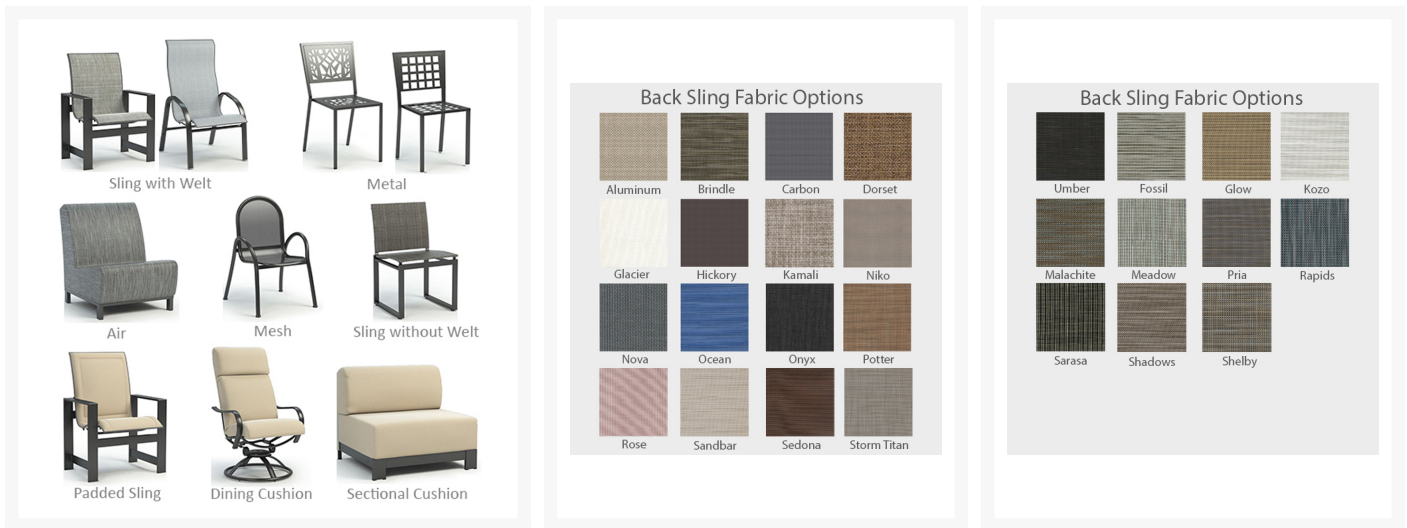

Product Images

Short Description

Harbor Padded Sling Low Back Cafe Chair 32690 by Homecrest

Description

Sitting in the Harbor Padded Sling Low Back Cafe Chair (32690) by Homecrest feels like a weekend getaway to a luxury resort. The lavish, maritime-inspired design combined with ultra-comfortable sling seating will evoke a sense of relaxation you can only feel on vacation. The fully-welded aluminum frames are made to last while a multi-stage powder coat provides all-weather protection across all seasons. Steel crossbars and internal side rails add weight ideal for windy conditions. A fade-resistant, double-layer sling is durable, easy to maintain, and made to endure any outdoor setting, rain or shine. Extra customization, comfort, and support are added with the padded sling so you can further enjoy your patio furniture. Built for commercial and residential use, this is a perfect piece to add to small patios, poolside decks, and high-traffic terraces.

Includes

- One (1) Harbor Padded Sling Low Back Cafe Chair 32690

Dimensions

- 24.5" W x 30" D x 37.5" H (20.4 lbs.)
- Seat Height: 19.5"
- Arm Height: 23.5"

Differences in Dining and Cafe Heights:

Dining Seating & Table Collections: Most commonly used in casual outdoor seating areas, dining table pieces have an average height of 27.5" while dining seating has an average height of 17.5". Please be sure to select the corresponding dining table and seating heights to ensure a proper fit.

Cafe Seating & Table Collections: Most commonly used in restaurants, bars, and other active seating venues, cafe table pieces have an average height of 30" while cafe seating has an average of 19". Please be sure to select the corresponding cafe table and seating heights to ensure a proper fit.