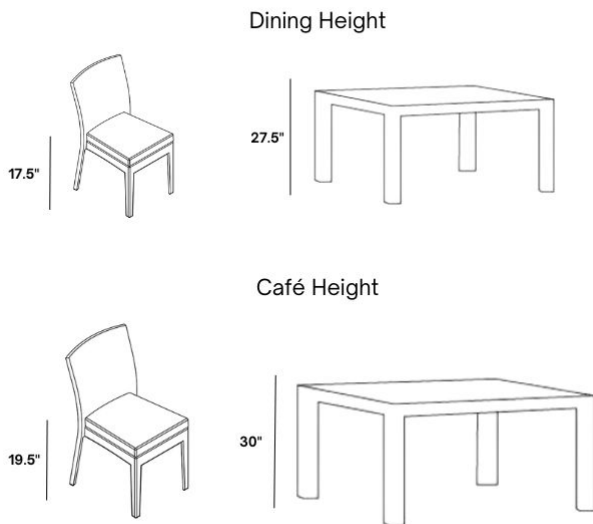

Product Images

Short Description

Harbor Padded Sling Low Back Cafe Chair 32690 by Homecrest

Description

Sitting in the Harbor Padded Sling Low Back Cafe Chair (32690) by Homecrest feels like a weekend getaway to a luxury resort. The lavish, maritime-inspired design combined with ultra-comfortable sling seating will evoke a sense of relaxation you can only feel on vacation. The fully-welded aluminum frames are made to last while a multi-stage powder coat provides all-weather protection across all seasons. Steel crossbars and internal side rails add weight ideal for windy conditions. A fade-resistant, double-layer sling is durable, easy to maintain, and made to endure any outdoor setting, rain or shine. Extra customization, comfort, and support are added with the padded sling so you can further enjoy your patio furniture. Built for commercial and residential use, this is a perfect piece to add to small patios, poolside decks, and high-traffic terraces.

Includes

- One (1) Harbor Padded Sling Low Back Cafe Chair 32690

Dimensions

- 24.5" W x 30" D x 37.5" H (20.4 lbs.)
- Seat Height: 19.5"
- Arm Height: 23.5"

Differences in Dining and Cafe Heights:

Dining Seating & Table Collections: Most commonly used in casual outdoor seating areas, dining table pieces have an average height of 27.5" while dining seating has an average height of 17.5". Please be sure to select the corresponding dining table and seating heights to ensure a proper fit.

Cafe Seating & Table Collections: Most commonly used in restaurants, bars, and other active seating venues, cafe table pieces have an average height of 30" while cafe seating has an average of 19". Please be sure to select the corresponding cafe table and seating heights to ensure a proper fit.