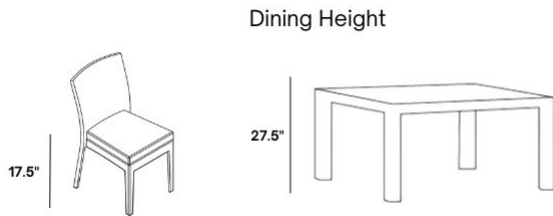


Product Images

Short Description

Grace Padded Sling Low Back Cafe Chair 10690 by Homecrest

Description

The Grace Padded Sling Low Back Cafe Chair (10690) by Homecrest creates a fresh and open style with a lavish, seating design. The Grace Collection's unique visual appeal lends itself to a wide variety of design aesthetics that will fit into any outdoor space! The fully-welded aluminum frames are made to last while a multi-stage powder coat provides all-weather protection across all seasons. A fade-resistant, double-layer sling is durable, easy to maintain, and made to endure any outdoor setting, rain or shine. Extra customization, comfort, and support are added with the padded sling so you can further enjoy your patio furniture. Built for commercial and residential use, this is a perfect piece to add to small patios, poolside decks, and high-traffic terraces.

Includes

- One (1) Grace Padded Sling Low Back Cafe Chair 10690

Dimensions

- 26.75" W x 26" D x 37.5" H (16.8 lbs.)
- Seat Height: 19.5"
- Arm Height: 25"

Differences in Dining and Cafe Heights:

Dining Height

Café Height

Dining Seating & Table Collections: Most commonly used in casual outdoor seating areas, dining table pieces have an average height of 27.5" while dining seating has an average height of 17.5". Please be sure to select the corresponding dining table and seating heights to ensure a proper fit.

Cafe Seating & Table Collections: Most commonly used in restaurants, bars, and other active seating venues, cafe table pieces have an average height of 30" while cafe seating has an average of 19". Please be sure to select the corresponding cafe table and seating heights to ensure a proper fit.