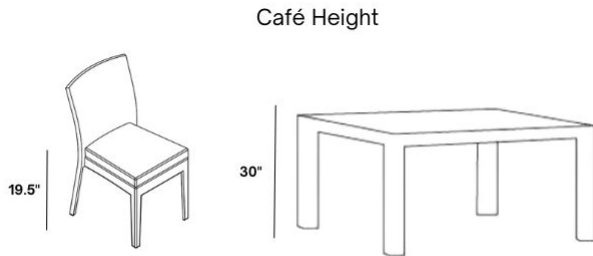

Includes

- One (1) Grace Padded Sling Low Back Cafe Chair 10690

Dimensions

- 26.75" W x 26" D x 37.5" H (16.8 lbs.)
- Seat Height: 19.5"
- Arm Height: 25"

Differences in Dining and Cafe Heights:

Dining Height

Café Height

Dining Seating & Table Collections: Most commonly used in casual outdoor seating areas, dining table pieces have an average height of 27.5" while dining seating has an average height of 17.5". Please be sure to select the corresponding dining table and seating heights to ensure a proper fit.

Cafe Seating & Table Collections: Most commonly used in restaurants, bars, and other active seating venues, cafe table pieces have an average height of 30" while cafe seating has an average of 19". Please be sure to select the corresponding cafe table and seating heights to ensure a proper fit.