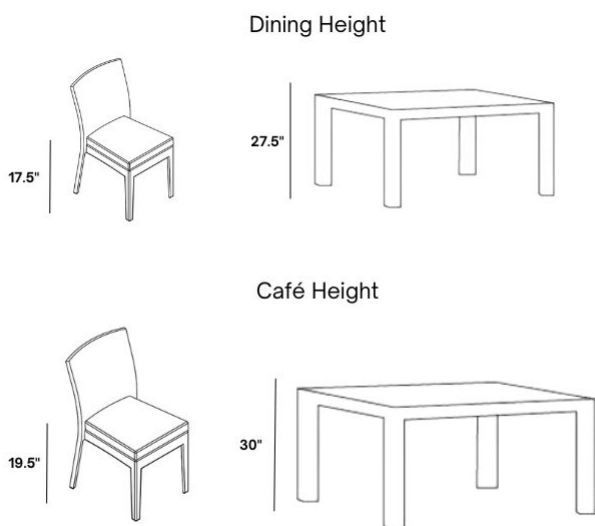

### Dimensions

- 24.5" W x 30" D x 37.5" H (18.6 lbs.)
- Seat Height: 19.5"
- Arm Height: 23.5"

### Differences in Dining and Cafe Heights:

**Dining Seating & Table Collections:** Most commonly used in casual outdoor seating areas, dining table pieces have an average height of 27.5" while dining seating has an average height of 17.5". Please be sure to select the corresponding dining table and seating heights to ensure a proper fit.