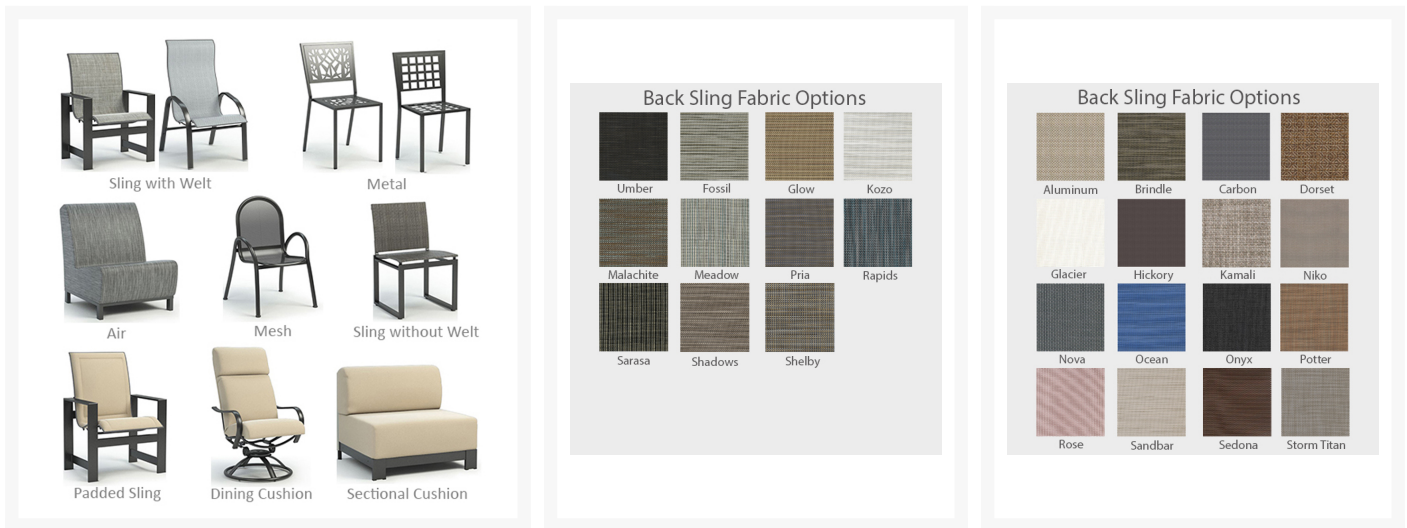

Product Images

Short Description

Sutton Padded Sling Swivel Rocker Balcony Stool 45790 by Homecrest

Description

The Sutton Padded Sling Swivel Rocker Balcony Stool (45790) by Homecrest creates a refined, but energizing addition to your outdoor patio space. Sutton features a geometric frame design, contrasted with our gently curving sling seating for visual style. The fully-welded aluminum frames are made to last while a multi-stage powder coat provides all-weather protection across all seasons. A fade-resistant, double-layer sling is durable, easy to maintain, and made to endure any outdoor setting, rain or shine. Extra customization, comfort, and support are added with the padded sling so you can further enjoy your patio furniture. Built for commercial and residential use, this is a perfect piece to add to small patios, poolside decks, and high-traffic terraces.

Includes

- One (1) Sutton Padded Sling Swivel Rocker Balcony Stool 45790

Dimensions

- 24.75" W x 30" D x 41" H (28.8 lbs.)
- Seat Height: 21"
- Arm Height: 30"

Features

- Powder-coated aluminum frames are lightweight, durable, and rust proof
- Steel crossbars and internal side rails add weight to withstand wind and outdoor elements
- Triple-layer sling with added seat padding offers ultimate comfort and relaxation
- Double layer sling is quick-drying, flexible, and fade resistant
- Serging and welting process doubles the strength of each seam for lasting durability
- Available in Sensation Sling fabric that combines strength and UV stability to provide long-lasting comfort