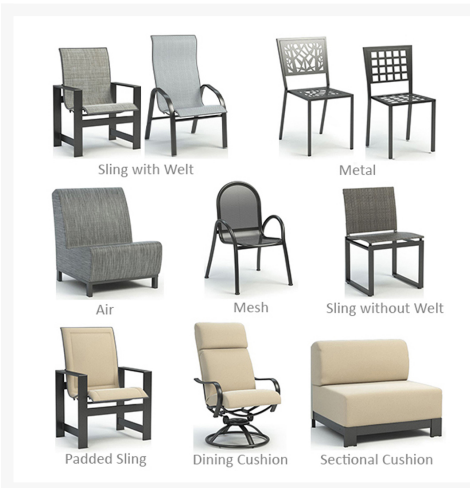

Product Images

Short Description

Sutton Padded Sling High Back Dining Swivel Rocker 45910 by Homecrest

Description

The Sutton Padded Sling High Back Dining Swivel Rocker (45910) by Homecrest creates a refined, but energizing addition to your outdoor patio space. Sutton features a geometric frame design, contrasted with our gently curving sling seating for visual style. The fully-welded aluminum frames are made to last while a multi-stage powder coat provides all-weather protection across all seasons. A fade-resistant, double-layer sling is durable, easy to maintain, and made to endure any outdoor setting, rain or shine. Extra customization, comfort, and support are added with the padded sling so you can further enjoy your patio furniture. Built for commercial and residential use, this is a perfect piece to add to small patios, poolside decks, and high-traffic terraces.

Includes

- One (1) Sutton Padded Sling High Back Dining Swivel Rocker 45910

Dimensions

- 24.75" W x 30" D x 43.5" H (35.6 lbs.)
- Seat Height: 17.5"
- Arm Height: 23.75"

Features

- Powder-coated aluminum frames are lightweight, durable, and rust proof
- Steel crossbars and internal side rails add weight to withstand wind and outdoor elements
- Triple-layer sling with added seat padding offers ultimate comfort and relaxation
- Double layer sling is quick-drying, flexible, and fade resistant
- Serging and welting process doubles the strength of each seam for lasting durability
- Available in Sensation Sling fabric that combines strength and UV stability to provide long-lasting comfort
- Premium commercial-grade materials ensure durability and longevity for both commercial and residential spaces
- Made in the USA