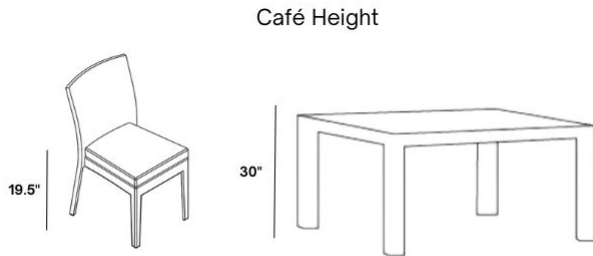

### Dimensions

- 24.75" W x 28" D x 43.5" H (22 lbs.)
- Seat Height: 17.5"
- Arm Height: 23.625"

Differences in Dining and Cafe Heights:

Dining Height

Café Height

Dining Seating & Table Collections: Most commonly used in casual outdoor seating areas, dining table pieces have an average height of 27.5" while dining seating has an average height of 17.5". Please be sure to select the corresponding dining table and seating heights to ensure a proper fit.

Cafe Seating & Table Collections: Most commonly used in restaurants, bars, and other active seating venues, cafe table pieces have an average height of 30" while cafe seating has an average of 19". Please be sure to select the corresponding cafe table and seating heights to ensure a proper fit.