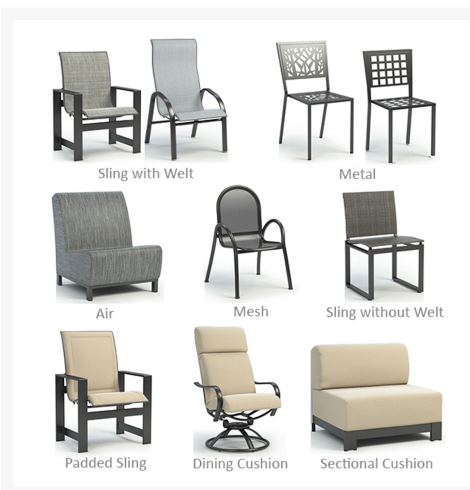

Product Images

## Short Description

---

Sutton Padded Sling High Back Dining Chair 45479 by Homecrest

## Description

---

The Sutton Padded Sling High Back Dining Chair (45479) by Homecrest creates a refined, but energizing addition to your outdoor patio space. Sutton features a geometric frame design, contrasted with our gently curving sling seating for visual style. The fully-welded aluminum frames are made to last while a multi-stage powder coat provides all-weather protection across all seasons. A fade-resistant, double-layer sling is durable, easy to maintain, and made to endure any outdoor setting, rain or shine. Extra customization, comfort, and support are added with the padded sling so you can further enjoy your patio furniture. Built for commercial and residential use, this is a perfect piece to add to small patios, poolside decks, and high-traffic terraces.

### Includes

- One (1) Sutton Padded Sling High Back Dining Chair 45479