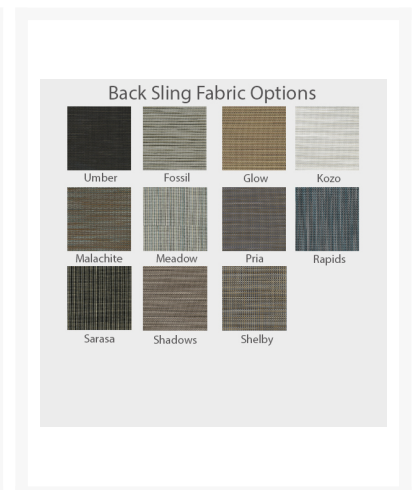

## Short Description

---

Sutton Padded Sling High Back Dining Chair 45479 by Homecrest