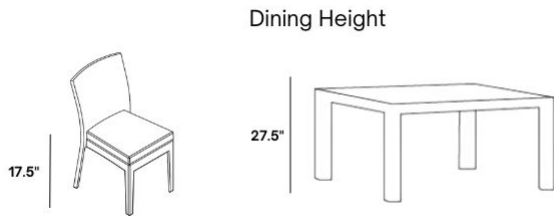

### Dimensions

- 24.75" W x 28" D x 43.5" H (22 lbs.)
- Seat Height: 17.5"
- Arm Height: 23.625"

Differences in Dining and Cafe Heights:

Dining Height

Café Height

Dining Seating & Table Collections: Most commonly used in casual outdoor seating areas, dining table pieces have an average height of 27.5" while dining seating has an average height of 17.5". Please be sure to select the corresponding dining table and seating heights to ensure a proper fit.

Cafe Seating & Table Collections: Most commonly used in restaurants, bars, and other active seating venues, cafe table pieces have an average height of 30" while cafe seating has an average of 19". Please be sure to select the corresponding cafe table and seating heights to ensure a proper fit.