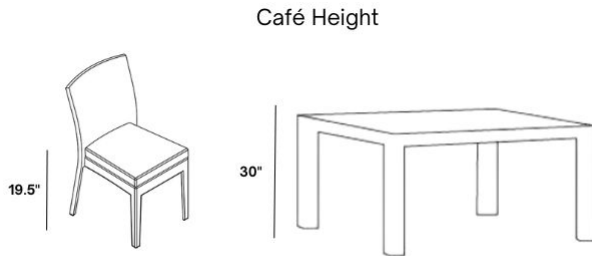

Includes

- One (1) Stella Padded Sling Low Back Cafe Chair 7A690

Dimensions

- 24.5" W x 30" D x 37.5" H (20 lbs.)
- Seat Height: 19.5"
- Arm Height: 23.5"

Differences in Dining and Cafe Heights:

Dining Height

Café Height

Dining Seating & Table Collections: Most commonly used in casual outdoor seating areas, dining table pieces have an average height of 27.5" while dining seating has an average height of 17.5". Please be sure to select the corresponding dining table and seating heights to ensure a proper fit.

Cafe Seating & Table Collections: Most commonly used in restaurants, bars, and other active seating venues, cafe table pieces have an average height of 30" while cafe seating has an average of 19". Please be sure to select the corresponding cafe table and seating heights to ensure a proper fit.