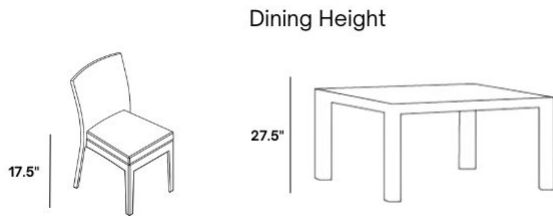

Product Images

Short Description

Stella Padded Sling Low Back Cafe Chair 7A690 by Homecrest

Description

The Stella Padded Sling Low Back Cafe Chair (7A690) by Homecrest will encourage frequent use of your outdoor patio space for time with your loved ones. The Stella collection features elegantly sloped arms and our signature double-layer sling seat, giving it a clean visual style. The fully-welded aluminum frames are made to last while a multi-stage powder coat provides all-weather protection across all seasons. Steel crossbars and internal side rails add weight ideal for windy conditions. A fade-resistant, double-layer sling is durable, easy to maintain, and made to endure any outdoor setting, rain or shine. Extra customization, comfort, and support are added with the padded sling so you can further enjoy your patio furniture. Built for commercial and residential use, this is a perfect piece to add to small patios, poolside decks, and high-traffic terraces.

Includes

- One (1) Stella Padded Sling Low Back Cafe Chair 7A690

Dimensions

- 24.5" W x 30" D x 37.5" H (20 lbs.)
- Seat Height: 19.5"
- Arm Height: 23.5"

Differences in Dining and Cafe Heights:

Dining Height

Café Height

Dining Seating & Table Collections: Most commonly used in casual outdoor seating areas, dining table pieces have an average height of 27.5" while dining seating has an average height of 17.5". Please be sure to select the corresponding dining table and seating heights to ensure a proper fit.

Cafe Seating & Table Collections: Most commonly used in restaurants, bars, and other active seating venues, cafe table pieces have an average height of 30" while cafe seating has an average of 19". Please be sure to select the corresponding cafe table and seating heights to ensure a proper fit.