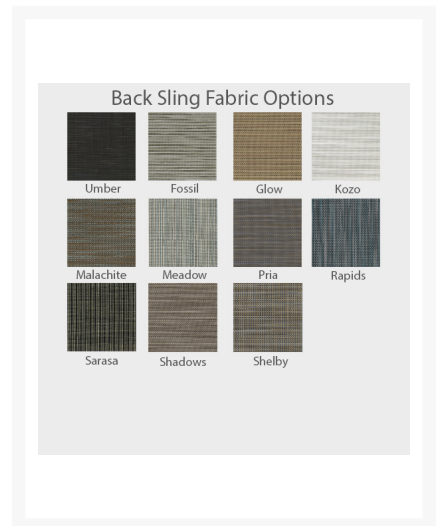

Product Images

Short Description

Stella Padded Sling Low Back Cafe Chair 7A690 by Homecrest

Description

The Stella Padded Sling Low Back Cafe Chair (7A690) by Homecrest will encourage frequent use of your outdoor patio space for time with your loved ones. The Stella collection features elegantly sloped arms and our signature double-layer sling seat, giving it a clean visual style. The fully-welded aluminum frames are made to last while a multi-stage powder coat provides all-weather protection across all seasons. Steel crossbars and internal side rails add weight ideal for windy conditions. A fade-resistant, double-layer sling is durable, easy to maintain, and made to endure any outdoor setting, rain or shine. Extra customization, comfort, and support are added with the padded sling so you can further enjoy your patio furniture. Built for commercial and residential use, this is a perfect piece to add to small patios, poolside decks, and high-traffic terraces.