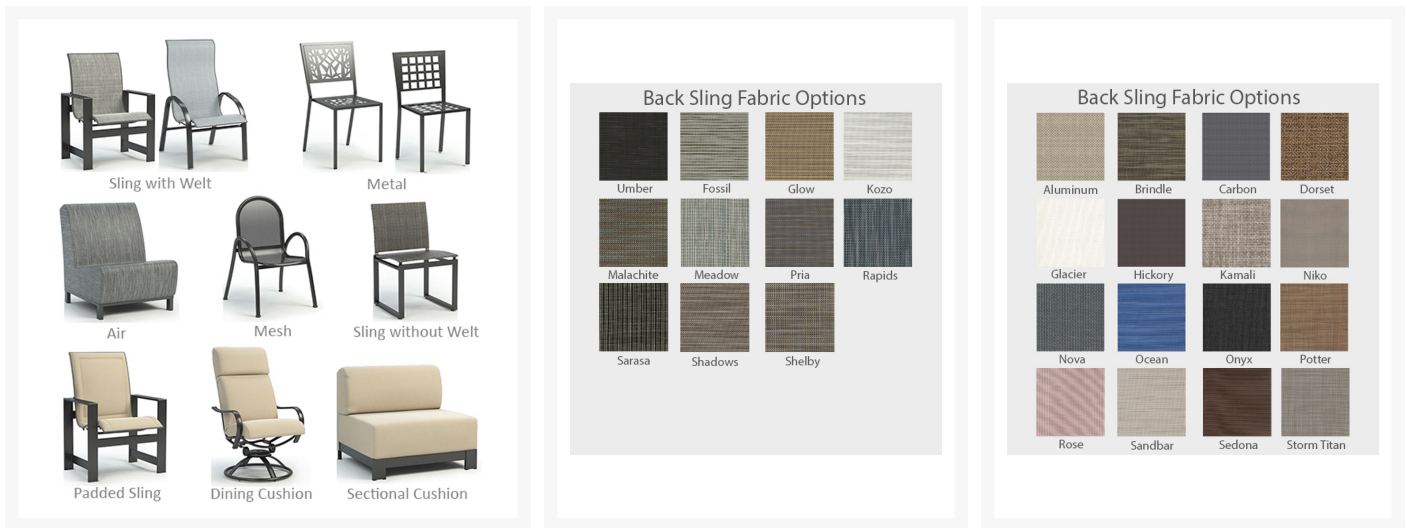

Short Description

Stella Padded Sling Low Back Loveseat 7A459 by Homecrest

Description

The Stella Padded Sling Low Back Loveseat (7A459) by Homecrest will encourage frequent use of your outdoor patio space for time with your loved ones. The Stella collection features elegantly sloped arms and our signature double-layer sling seat, giving it a clean visual style. The fully-welded aluminum frames are made to last while a multi-stage powder coat provides all-weather protection across all seasons. Steel crossbars and internal side rails add weight ideal for windy conditions. A fade-resistant, double-layer sling is durable, easy to maintain, and made to endure any outdoor setting, rain or shine. Extra customization, comfort, and support are added with the padded sling so you can further enjoy your patio furniture. Built for commercial and residential use, this is a perfect piece to add to small patios, poolside decks, and high-traffic terraces.

Includes

- One (1) Stella Padded Sling Low Back Loveseat 7A459

Dimensions

- 45.5" W x 30" D x 35" H (35 lbs.)
- Seat Height: 17.5"
- Arm Height: 21.5"

Features

- Powder-coated aluminum frames are lightweight, durable, and rust proof
- Steel crossbars and internal side rails add weight to withstand wind and outdoor elements
- Triple-layer sling with added seat padding offers ultimate comfort and relaxation
- Double layer sling is quick-drying, flexible, and fade resistant
- Serging and welting process doubles the strength of each seam for lasting durability
- Available in Sensation Sling fabric that combines strength and UV stability to provide long-lasting