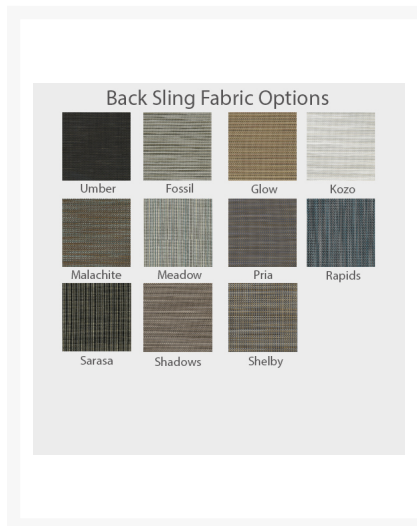

Product Images

Short Description

Stella Padded Sling Swivel Rocker Balcony Stool 7A790 by Homecrest

Description

The Stella Padded Sling Swivel Rocker Balcony Stool (7A790) by Homecrest will encourage frequent use of your outdoor patio space for time with your loved ones. The Stella collection features elegantly sloped arms and our signature double-layer sling seat, giving it a clean visual style. The fully-welded aluminum frames are made to last while a multi-stage powder coat provides all-weather protection across all seasons. Steel crossbars and internal side rails add weight ideal for windy conditions. A fade-resistant, double-layer sling is durable, easy to maintain, and made to endure any outdoor setting, rain or shine. Extra customization, comfort, and support are added with the padded sling so you can further enjoy your patio furniture. Built for commercial and residential use, this is a perfect piece to add to small patios, poolside decks, and high-traffic terraces.