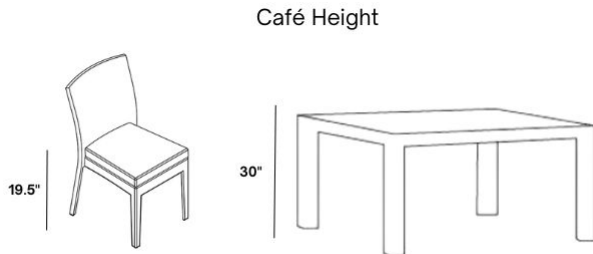

Includes

- One (1) Grace Sling Low Back Cafe Chair 10680

Dimensions

- 26.75" W x 26" D x 37.5" H (15.4 lbs.)
- Seat Height: 19.5"
- Arm Height: 25"

Differences in Dining and Cafe Heights:

Dining Height

Café Height

Dining Seating & Table Collections: Most commonly used in casual outdoor seating areas, dining table pieces have an average height of 27.5" while dining seating has an average height of 17.5". Please be sure to select the corresponding dining table and seating heights to ensure a proper fit.

Cafe Seating & Table Collections: Most commonly used in restaurants, bars, and other active seating venues, cafe table pieces have an average height of 30" while cafe seating has an average of 19". Please be sure to select the corresponding cafe table and seating heights to ensure a proper fit.