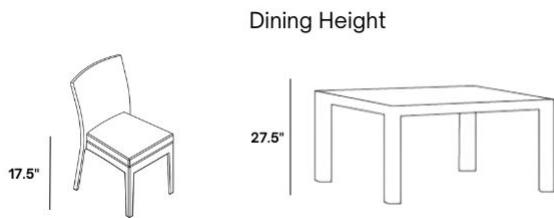

## Description

The Grace Sling Low Back Cafe Chair (10680) by Homecrest creates a fresh and open style with a lavish, seating design. The Grace Collection's unique visual appeal lends itself to a wide variety of design aesthetics that will fit into any outdoor space! The fully-welded aluminum frames are made to last while a multi-stage powder coat provides all-weather protection across all seasons. A fade-resistant, double-layer sling is durable, easy to maintain, and made to endure any outdoor setting, rain or shine. Built for commercial and residential use, this is a perfect piece to add to small patios, poolside decks, and high-traffic terraces.

Includes

- One (1) Grace Sling Low Back Cafe Chair 10680

Dimensions

- 26.75" W x 26" D x 37.5" H (15.4 lbs.)
- Seat Height: 19.5"
- Arm Height: 25"

Differences in Dining and Cafe Heights:

Dining Height

Café Height

Dining Seating & Table Collections: Most commonly used in casual outdoor seating areas, dining table pieces have an average height of 27.5" while dining seating has an average height of 17.5". Please be sure to select the corresponding dining table and seating heights to ensure a proper fit.