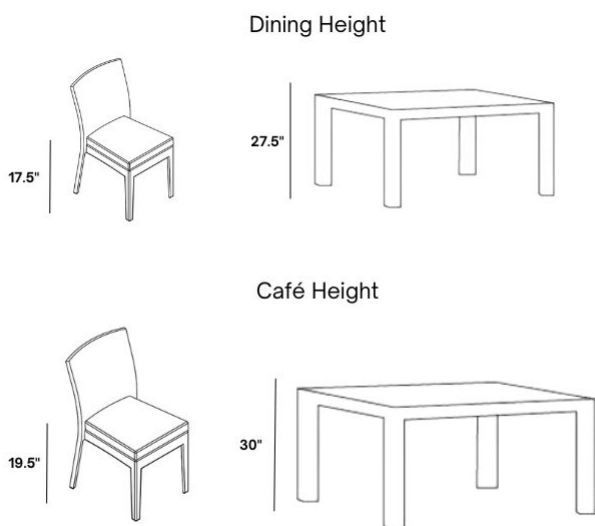


Product Images

Short Description

Elevate Sling Stackable Cafe Chair 56370 by Homecrest

Description

The Elevate Sling Stackable Cafe Chair (56370) by Homecrest shows that elegance and strength can go hand in hand. Sophisticated and polished, this piece will fit beautifully in any outdoor environment, from traditional to modern. The fully-welded aluminum frames are made to last while a multi-stage powder coat provides all-weather protection across all seasons. A fade-resistant, double-layer sling is durable, easy to maintain, and made to endure any outdoor setting, rain or shine. Storage and transportation are simple with a stackable design that allows you to store up to 6 chairs high. Built for commercial and residential use, this is a perfect piece to add to small patios, poolside decks, and high-traffic terraces.

Includes

- One (1) Elevate Sling Stackable Cafe Chair 56370

Dimensions

- 25" W x 21" D x 32.5" H (17.6 lbs.)
- Seat Height: 18"
- Arm Height: 24"

Differences in Dining and Cafe Heights:

Dining Seating & Table Collections: Most commonly used in casual outdoor seating areas, dining table pieces have an average height of 27.5" while dining seating has an average height of 17.5". Please be sure to select the corresponding dining table and seating heights to ensure a proper fit.

Cafe Seating & Table Collections: Most commonly used in restaurants, bars, and other active seating venues, cafe table pieces have an average height of 30" while cafe seating has an average of 19". Please be sure to select the corresponding cafe table and seating heights to ensure a proper fit.