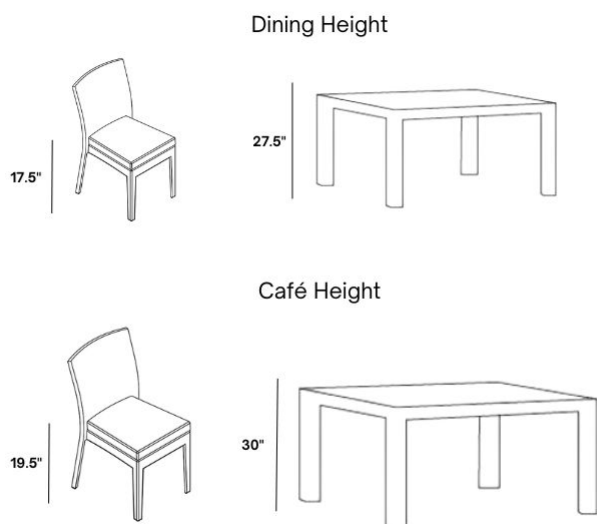


Product Images

Short Description

Elevate Sling Stackable Armless Cafe Chair 56350 by Homecrest

Description

The Elevate Sling Stackable Armless Cafe Chair (56350) by Homecrest shows that elegance and strength can go hand in hand. Sophisticated and polished, this piece will fit beautifully in any outdoor environment, from traditional to modern. The fully-welded aluminum frames are made to last while a multi-stage powder coat provides all-weather protection across all seasons. A fade-resistant, double-layer sling is durable, easy to maintain, and made to endure any outdoor setting, rain or shine. Storage and transportation are simple with a stackable design that allows you to store up to 6 chairs high. Built for commercial and residential use, this is a perfect piece to add to small patios, poolside decks, and high-traffic terraces.

Includes

- One (1) Elevate Sling Stackable Armless Cafe Chair 56350

Dimensions

- 25" W x 21" D x 32.5" H (15.8 lbs.)
- Seat Height: 18"

Differences in Dining and Cafe Heights:

Dining Seating & Table Collections: Most commonly used in casual outdoor seating areas, dining table pieces have an average height of 27.5" while dining seating has an average height of 17.5". Please be sure to select the corresponding dining table and seating heights to ensure a proper fit.

Cafe Seating & Table Collections: Most commonly used in restaurants, bars, and other active seating venues, cafe table pieces have an average height of 30" while cafe seating has an average of 19". Please be sure to select the corresponding cafe table and seating heights to ensure a proper fit.