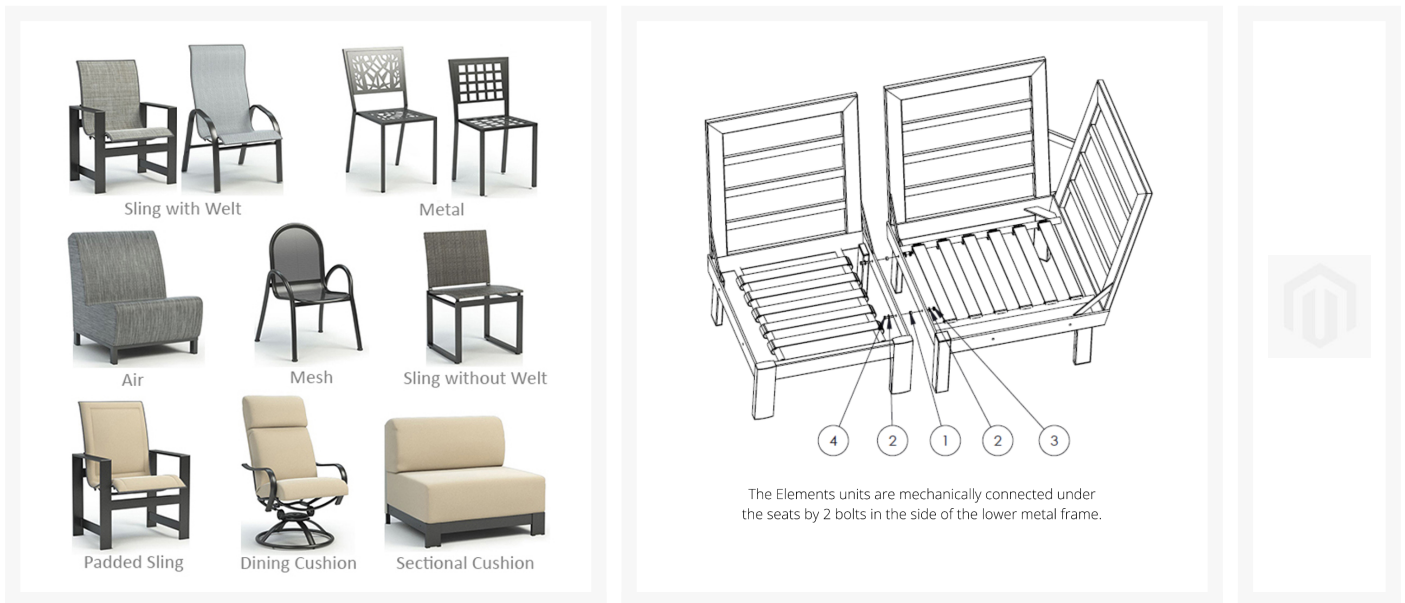

## Product Images

---

## Short Description

Elements Modular Left Arm Chat Chair 5139L by Homecrest

## Description

With the Elements Modular Left Arm Chat Chair (5139L) by Homecrest you'll never have to sacrifice style for comfort again. This deep seating series combines fresh and transitional design with the supreme comfort guaranteed by Homecrest's DreamCore cushions. The fully-welded aluminum frames are made to last while a multi-stage powder coat provides all-weather protection across all seasons. Indulge in the DreamCore™ cushions that are designed to offer luxurious comfort while fade-resistant Outdura fabric is made to endure in any outdoor setting. Its modular design allows for creating endless seating configurations and is adaptable to any space's layout. Built for commercial and residential use, this is a perfect piece to add to small patios, poolside decks, and high-traffic terraces.

Includes

- One (1) Elements Modular Left Arm Chat Chair 5139L

Dimensions

- 27.5" W x 33" D x 35" H (33 lbs.)
- Seat Height: 18"
- Arm Height: 23.5"

Features

- Powder-coated aluminum frames are lightweight, durable, and rust proof
- Thick DreamCore™ cushions are comfortable, resilient, and designed to retain their shape
- Cushions are secured to withstand wind and ensure long-lasting performance
- Grommet venting gives seating added breathability
- Available in Outdura fabric, which is distinctive, fade resistant and easy to clean