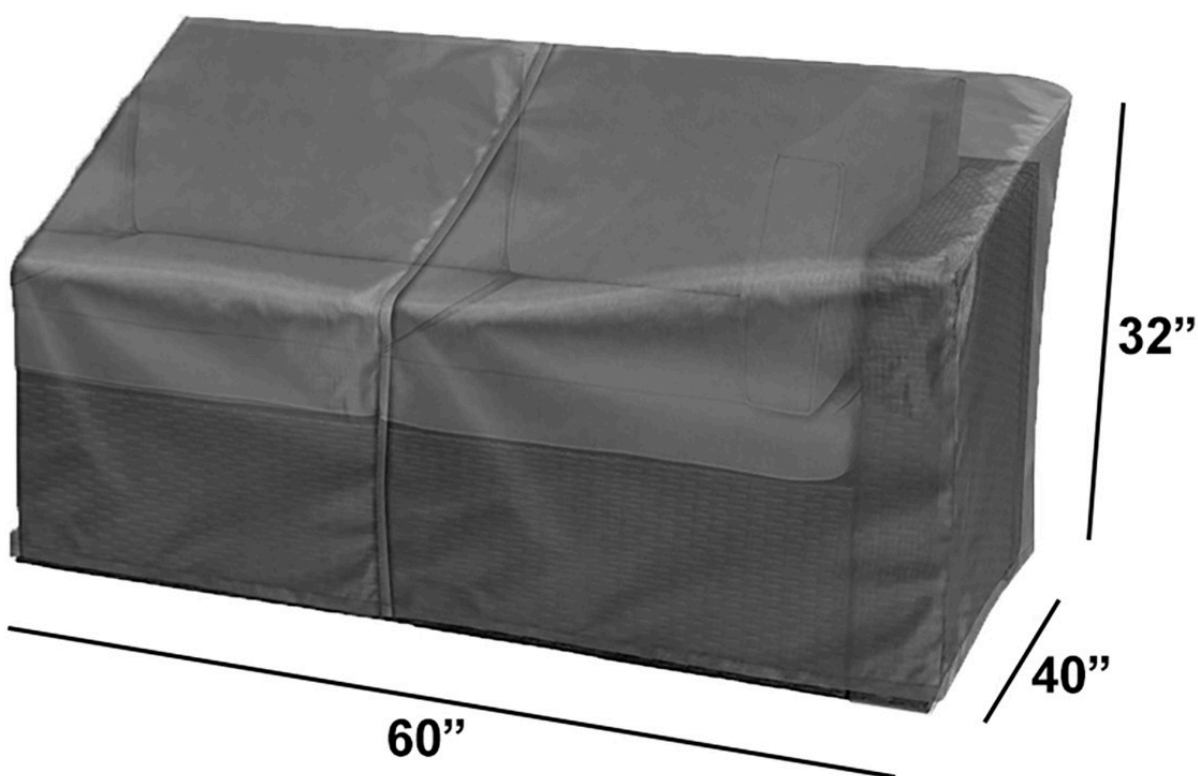

2161 Hancock St
San Diego, CA 92110
Phone: 1-888-947-4449

Product Images

Short Description

WeatherX Furniture Cover - Sectional Right Arm Facing Loveseat

Description

The WeatherX Furniture Cover - Sectional Right Arm Facing Loveseat (HL-WX-GP-SEC-RAFLS) by Harmonia Living is made using advanced Thermoplastic Polyurethane (TPU) layers, which are specially designed to keep your outdoor furniture dry and looking its best for years to come. Taking its cues from performance mountaineering apparel, WeatherX protective covers are designed to breathe, allowing trapped vapor to escape while keeping rain out. This solves the problem with standard covers, which can trap moisture, causing mold and mildew. This cover is available in Graphite Grey and comes with an adjustable drawstring to help keep your cover in place on stormy days.

The following pieces can be zipped together to create a custom sized patio furniture sectional cover: Sectional Corner, Sectional Middle, Sectional Left Arm Facing, Sectional Right Arm Facing, Sectional Left Arm Facing Loveseat, Sectional Right Arm Facing Loveseat

Includes

- One (1) WeatherX Furniture Cover - Sectional Right Arm Facing Loveseat
- One (1) Storage Bag

Dimension

- Width: 60"
- Depth/Length: 40"
- Height: 32" at highest point, 28" at lowest point
- Weight: 7 lbs.
- Height: 32" at highest point, 28" at lowest point
- Weight: 7 lbs.

Features

- 3 layers of weather protection ensures WeatherX covers last in all climates
- Breathable layers prevent mold and mildew
- Solution-dyed polyester fabric offers superior fade resistance
- SGS tested for water resistance > 10,000 mm H₂O, UV Blockage > 99.95%
- Durable fabric resists tearing, cracking, scratching or wrinkling
- Designed to withstand temperatures of -35°F to 350°F
- Use the integrated drawstring to secure your cover in place
- Comes with matching storage bag