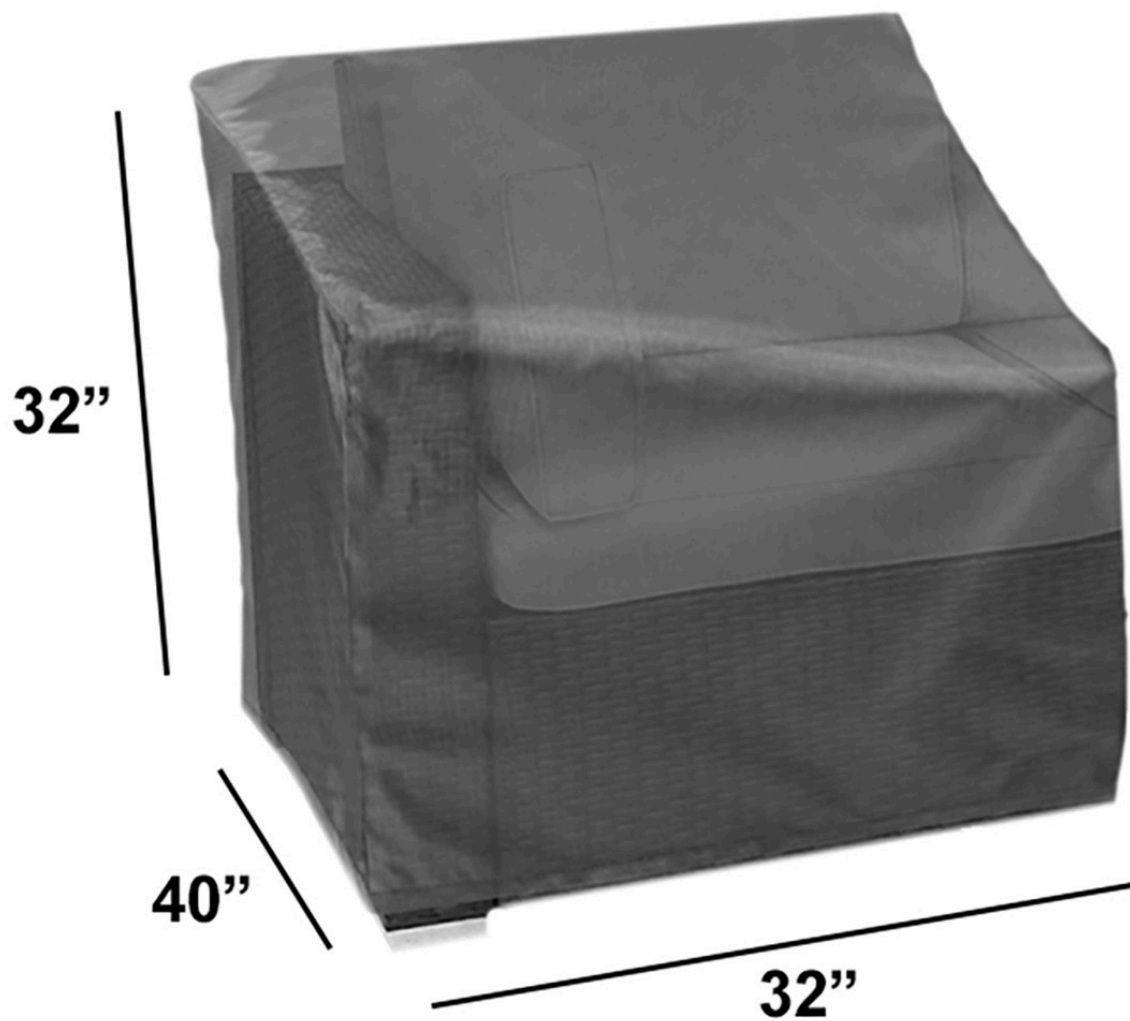

Product Images

Short Description

WeatherX Furniture Cover - Sectional Left Arm Facing

Description

The WeatherX Furniture Cover - Sectional Left Arm Facing (HL-WX-GP-SEC-LAF) by Harmonia Living is made using advanced Thermoplastic Polyurethane (TPU) layers, which are specially designed to keep your outdoor furniture dry and looking its best for years to come. Taking its cues from performance mountaineering apparel, WeatherX protective covers are designed to breathe, allowing trapped vapor to escape while keeping rain out. This solves the problem with standard covers, which can trap moisture, causing mold and mildew. This cover is available in Graphite Grey and comes with an adjustable drawstring to help keep your cover in place on stormy days.

The following pieces can be zipped together to create a custom sized patio furniture sectional cover: Sectional Corner, Sectional Middle, Sectional Left Arm Facing, Sectional Right Arm Facing, Sectional Left Arm Facing Loveseat, Sectional Right Arm Facing Loveseat

Includes

- One (1) WeatherX Furniture Cover - Sectional Left Arm Facing
- One (1) Storage Bag

Dimension

- Width: 32"
- Depth/Length: 40"
- Height: 32"
- Weight: 4 lbs.
- Height: 32"
- Weight: 4 lbs.

Features

- 3 layers of weather protection ensures WeatherX covers last in all climates
- Breathable layers prevent mold and mildew
- Solution-dyed polyester fabric offers superior fade resistance
- SGS tested for water resistance > 10,000 mm H₂O, UV Blockage > 99.95%
- Durable fabric resists tearing, cracking, scratching or wrinkling
- Designed to withstand temperatures of -35°F to 350°F
- Use the integrated drawstring to secure your cover in place
- Comes with matching storage bag