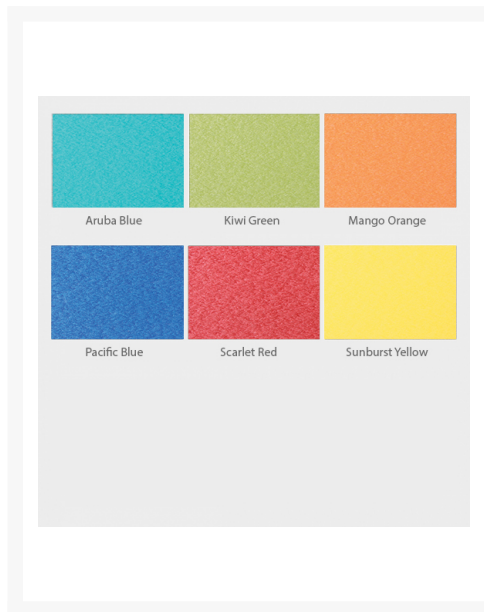

Short Description

DISC Garden Mission 30" XT Chair GMXTC0030

Description

Includes

One (1) Berlin Gardens Garden Mission 30" XT Chair

Dimensions

- 18"W x 24"D x 51"H
- Seat height 30"

Features

- Uses only POLYTUF™ Lumber, the highest grade of HDPE lumber on the market
- Easy to clean, simply spray off with a hose
- Color that goes through the material (not just a coating)
- Chrome-plated stainless steel fasteners
- No cracking, splitting, or bacterial growth
- BPA free
- Amish Made in The USA