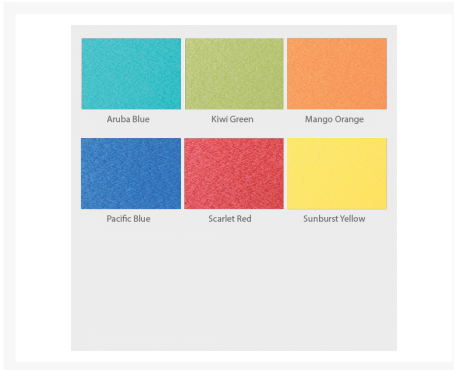

Short Description

DISC Garden Mission Dining Chair GMDC0018

Description

Includes

One (1) Berlin Gardens Garden Mission Dining Chair

Dimensions

- 18"W x 22"D x 39"H

Features

- Uses only POLYTUF™ Lumber, the highest grade of HDPE lumber on the market
- Easy to clean, simply spray off with a hose
- Color that goes through the material (not just a coating)
- Chrome-plated stainless steel fasteners
- No cracking, splitting, or bacterial growth
- BPA free
- Amish Made in The USA
- Some assembly required
- Contact us for two-tone color options

About the Manufacturer

The Berlin Gardens difference: Our furniture is solidly built, beautifully designed and amazingly durable. There's a reason. Our team of Amish craftsmen combine old world skills with modern technology and a commitment to doing the job right. You'll find extra value engineered in our products like welded aluminum frames under our tables and thicker support pieces. Why pick poly? Poly lumber makes strong, comfortable outdoor furniture without the hassles typically associated with upkeep. It's easy to care for, needs no painting