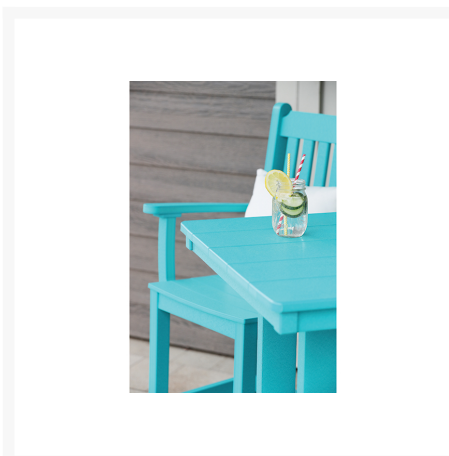

## Short Description

---

DISC Garden Mission Dining Chair GMDC0018