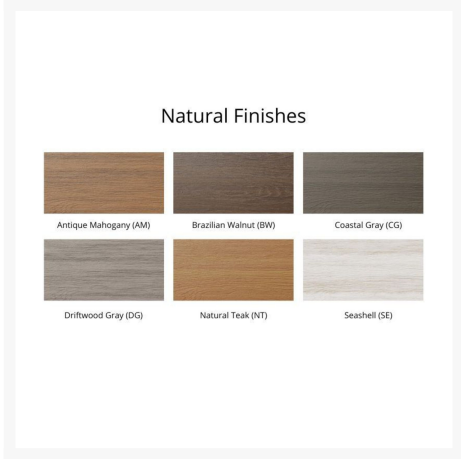

Short Description

Homestead 44" Square Dining Table HDT0044D

Description

If you're looking for a low-maintenance, long-lasting patio dining set, the Homestead 44" Square Dining Table (HDT0044D) by Berlin Gardens is for you! Homestead's casual, rustic look and versatile frame design give it a unique visual appeal, while sturdy, all-weather construction ensures lasting performance across the seasons. Whether you're looking for a refreshing pop of color, relaxing earth tones or minimalist basics for your next patio upgrade, this outdoor table collection is sure to impress at your next gathering. Constructed with Seaboard® Lumber, the highest grade of marine-grade poly lumber on the market, this piece is guaranteed to last. This table can accommodate up to 4 people.

Includes

- One (1) Homestead 44" Square Dining Table HDT0044D

Dimensions

- 45" W x 46" L x 31" H (132 lbs.)
- Under Table Clearance: 27.88"