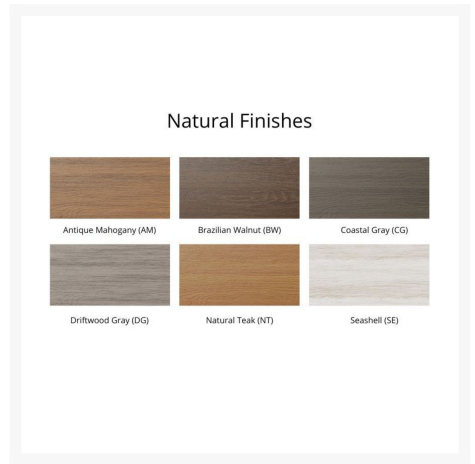

Product Images

Short Description

Garden Classic 66" Dining Bench GCDB6618

Description

If you're looking for a low-maintenance, long-lasting patio dining furniture, the Garden Classic 66" Bench Dining (GCDB6618) by Berlin Gardens is for you! Garden Classic's traditional, craftsman look and versatile frame design give it a unique visual appeal, while sturdy, all-weather construction ensures lasting performance across the seasons. Whether you're looking for a refreshing pop of color, relaxing earth tones or minimalist basics for your next patio upgrade, this outdoor dining collection is sure to impress at your next gathering. Constructed with PolyTuf™ Lumber, one of the highest grades of poly lumber on the market, this piece is guaranteed to last.

Includes

- One (1) Garden Classic 66" Dining Bench GCDB6618

Dimensions

- 12.5"W x 66"L x 18"H (55 lbs.)

Features

- PolyTuf™ Lumber is dense, durable and virtually maintenance free
- Unlike natural wood, poly lumber won't crack, fade or rot over time
- Built to withstand a range of climates, including hot sun, snowy winters, and strong coastal winds
- High Density Polyethylene (HDPE) lumber manufactured using 95% recycled plastic
- UV protectant and color infused into the lumber; no painting or waterproofing needed
- BPA free and Amish made in the USA
- Chrome-plated stainless steel fasteners and aluminum support pieces are corrosion resistant
- Frame is easy to clean; simply spray off with a hose
- Some assembly required