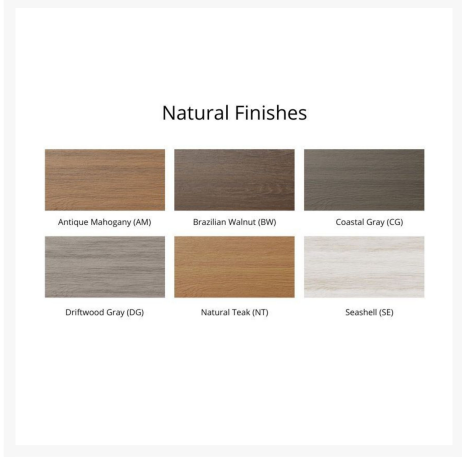

Product Images

Short Description

Garden Classic 44" Dining Bench GCDB4418

Description

If you're looking for a low-maintenance, long-lasting patio dining furniture, the Garden Classic 44" Bench Dining (GCDB4418) by Berlin Gardens is for you! Garden Classic's traditional, craftsman look and versatile frame design give it a unique visual appeal, while sturdy, all-weather construction ensures lasting performance across the seasons. Whether you're looking for a refreshing pop of color, relaxing earth tones or minimalist basics for your next patio upgrade, this outdoor dining collection is sure to impress at your next gathering. Constructed with PolyTuf™ Lumber, one of the highest grades of poly lumber on the market, this piece is guaranteed to last.

Includes

- One (1) Garden Classic 44" Dining Bench GCDB4418

Dimensions

- 12.5"W x 44"L x 18"H (38 lbs.)

Features

- PolyTuf™ Lumber is dense, durable and virtually maintenance free
- Unlike natural wood, poly lumber won't crack, fade or rot over time
- Built to withstand a range of climates, including hot sun, snowy winters, and strong coastal winds
- High Density Polyethylene (HDPE) lumber manufactured using 95% recycled plastic
- UV protectant and color infused into the lumber; no painting or waterproofing needed
- BPA free and Amish made in the USA
- Chrome-plated stainless steel fasteners and aluminum support pieces are corrosion resistant
- Frame is easy to clean; simply spray off with a hose
- Some assembly required