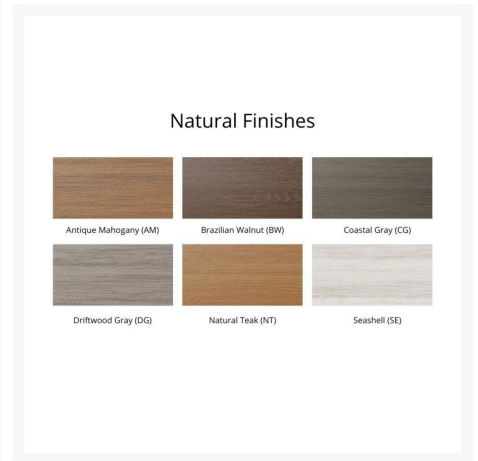

Short Description

Garden Classic 44" x 96" Rectangular Bar Table GCOT4496B

Description

If you're looking for a low-maintenance, long-lasting patio bar set, the Garden Classic 44" x 96" Rectangular Table Bar (GCOT4496B) by Berlin Gardens is for you! Garden Classic's traditional, craftsman look and versatile frame design give it a unique visual appeal, while sturdy, all-weather construction ensures lasting performance across the seasons. Whether you're looking for a refreshing pop of color, relaxing earth tones or minimalist basics for your next patio upgrade, this outdoor table collection is sure to impress at your next gathering. Constructed with PolyTuf™ Lumber, one of the highest grades of poly lumber on the market, this piece is guaranteed to last. This table can accommodate 8-10 people.

Includes

- One (1) Garden Classic 44" x 96" Rectangular Bar Table GCOT4496B

Dimensions

- 44"W x 96"L x 39"H (225 lbs.)
- Under Table Clearance: 36.25"