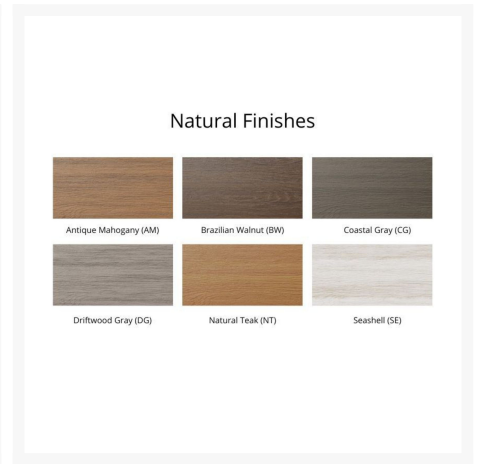

Short Description

Garden Classic 44" x 96" Rectangular Dining Table GCOT4496D

Description

If you're looking for a low-maintenance, long-lasting patio dining set, the Garden Classic 44" x 96" Rectangular Table Dining (GCOT4496D) by Berlin Gardens is for you! Garden Classic's traditional, craftsman look and versatile frame design give it a unique visual appeal, while sturdy, all-weather construction ensures lasting performance across the seasons. Whether you're looking for a refreshing pop of color, relaxing earth tones or minimalist basics for your next patio upgrade, this outdoor table collection is sure to impress at your next gathering. Constructed with PolyTuf™ Lumber, one of the highest grades of poly lumber on the market, this piece is guaranteed to last. This table can accommodate 8-10 people.

Includes

- One (1) Garden Classic 44" x 96" Rectangular Dining Table GCOT4496D

Dimensions

- 44"W x 96"L x 30.5"H (185 lbs.)
- Under Table Clearance: 27.75"