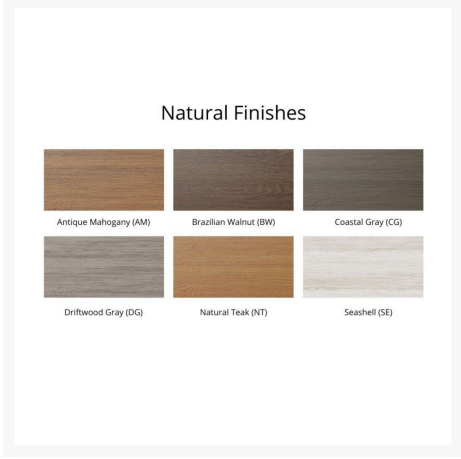

Product Images

Short Description

Garden Classic 28" Square Dining Table GCT0028D

Description

If you're looking for a low-maintenance, long-lasting patio dining set, the Garden Classic 28" Square Table Dining (GCT0028D) by Berlin Gardens is for you! Garden Classic's traditional, craftsman look and versatile frame design give it a unique visual appeal, while sturdy, all-weather construction ensures lasting performance across the seasons. Whether you're looking for a refreshing pop of color, relaxing earth tones or minimalist basics for your next patio upgrade, this outdoor table collection is sure to impress at your next gathering. Constructed with PolyTuf™ Lumber, one of the highest grades of poly lumber on the market, this piece is guaranteed to last. This table can accommodate 2 people.

Includes

- One (1) Garden Classic 28" Square Dining Table GCT0028D

Dimensions

- 28"Square x 30.5"H (51 lbs.)
- Under Table Clearance: 27.75"

Features

- PolyTuf™ Lumber is dense, durable and virtually maintenance free
- Unlike natural wood, poly lumber won't crack, fade or rot over time
- Built to withstand a range of climates, including hot sun, snowy winters, and strong coastal winds
- High Density Polyethylene (HDPE) lumber manufactured using 95% recycled plastic
- UV protectant and color infused into the lumber; no painting or waterproofing needed
- BPA free and Amish made in the USA
- Center table hole fits umbrellas up to 1.5" diameter; a matching composite cap covers the hole when an umbrella is not used
- Recommended umbrella size: 5' - 6' with a 50 lb. umbrella base
- Chrome-plated stainless steel fasteners and aluminum support pieces are corrosion resistant
- Frame is easy to clean; simply spray off with a hose
- Some assembly required