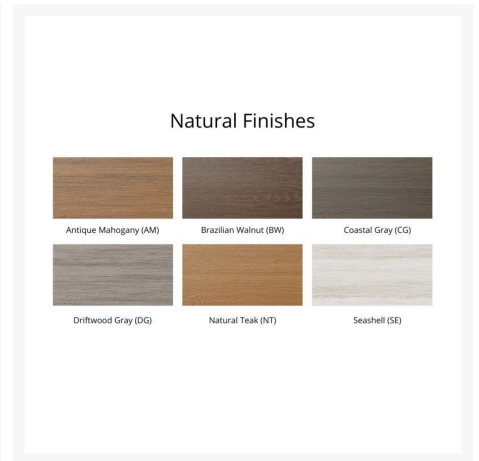

Short Description

Garden Classic 60" Round Bar Table GCT0060B

Description

If you're looking for a low-maintenance, long-lasting patio bar set, the Garden Classic 60" Round Table Bar (GCT0060B) by Berlin Gardens is for you! Garden Classic's traditional, craftsman look and versatile frame design give it a unique visual appeal, while sturdy, all-weather construction ensures lasting performance across the seasons. Whether you're looking for a refreshing pop of color, relaxing earth tones or minimalist basics for your next patio upgrade, this outdoor table collection is sure to impress at your next gathering. Constructed with PolyTuf™ Lumber, one of the highest grades of poly lumber on the market, this piece is guaranteed to last. This table can accommodate up to 6 people.

Includes

- One (1) Garden Classic 60" Round Bar Table GCT0060B

Dimensions

- 60"Round x 39"H (141 lbs.)
- Under Table Clearance: 36.25"