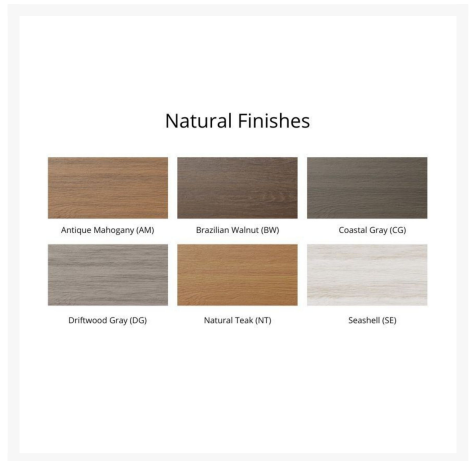

Product Images

Short Description

Garden Classic 60" Round Dining Table GCT0060D

Description

If you're looking for a low-maintenance, long-lasting patio dining set, the Garden Classic 60" Round Table Dining (GCT0060D) by Berlin Gardens is for you! Garden Classic's traditional, craftsman look and versatile frame design give it a unique visual appeal, while sturdy, all-weather construction ensures lasting performance across the seasons. Whether you're looking for a refreshing pop of color, relaxing earth tones or minimalist basics for your next patio upgrade, this outdoor table collection is sure to impress at your next gathering. Constructed with PolyTuf™ Lumber, one of the highest grades of poly lumber on the market, this piece is guaranteed to last. This table can accommodate up to 6 people.

Includes

- One (1) Garden Classic 60" Round Dining Table GCT0060D

Dimensions

- 60"Round x 30.5"H (129 lbs.)
- Under Table Clearance: 27.75"

Features

- PolyTuf™ Lumber is dense, durable and virtually maintenance free
- Unlike natural wood, poly lumber won't crack, fade or rot over time
- Built to withstand a range of climates, including hot sun, snowy winters, and strong coastal winds
- High Density Polyethylene (HDPE) lumber manufactured using 95% recycled plastic
- UV protectant and color infused into the lumber; no painting or waterproofing needed
- BPA free and Amish made in the USA
- Center table hole fits umbrellas up to 1.5" diameter; a matching composite cap covers the hole when an umbrella is not used
- Recommended umbrella size: 9' with a 100 lb. umbrella base
- Chrome-plated stainless steel fasteners and aluminum support pieces are corrosion resistant
- Frame is easy to clean; simply spray off with a hose
- Some assembly required