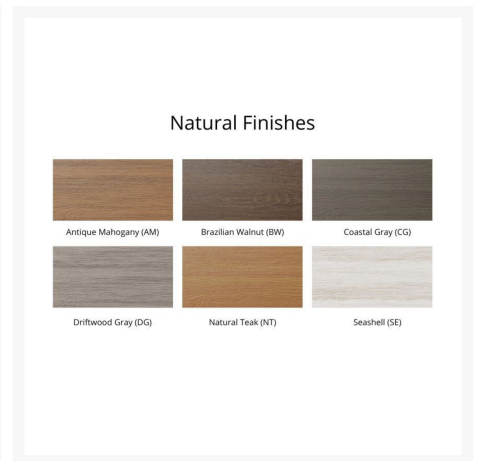

Product Images

Short Description

Garden Classic 48" Round Dining Table GCDT0048D

Description

If you're looking for a low-maintenance, long-lasting patio dining set, the Garden Classic 48" Round Table Dining (GCDT0048D) by Berlin Gardens is for you! Garden Classic's traditional, craftsman look and versatile frame design give it a unique visual appeal, while sturdy, all-weather construction ensures lasting performance across the seasons. Whether you're looking for a refreshing pop of color, relaxing earth tones or minimalist basics for your next patio upgrade, this outdoor table collection is sure to impress at your next gathering. Constructed with PolyTuf™ Lumber, one of the highest grades of poly lumber on the market, this piece is guaranteed to last. This table can accommodate up to 4 people.

Includes

- One (1) Garden Classic 48" Round Dining Table GCDT0048D

Dimensions

- 48"Round x 30.5"H (85 lbs.)
- Under Table Clearance: 27.75"

Features

- PolyTuf™ Lumber is dense, durable and virtually maintenance free
- Unlike natural wood, poly lumber won't crack, fade or rot over time
- Built to withstand a range of climates, including hot sun, snowy winters, and strong coastal winds
- High Density Polyethylene (HDPE) lumber manufactured using 95% recycled plastic
- UV protectant and color infused into the lumber; no painting or waterproofing needed
- BPA free and Amish made in the USA
- Center table hole fits umbrellas up to 1.5" diameter; a matching composite cap covers the hole when an umbrella is not used
- Recommended umbrella size: 6' - 7.5' with a 50 lb. umbrella base
- Chrome-plated stainless steel fasteners and aluminum support pieces are corrosion resistant
- Frame is easy to clean; simply spray off with a hose
- Some assembly required